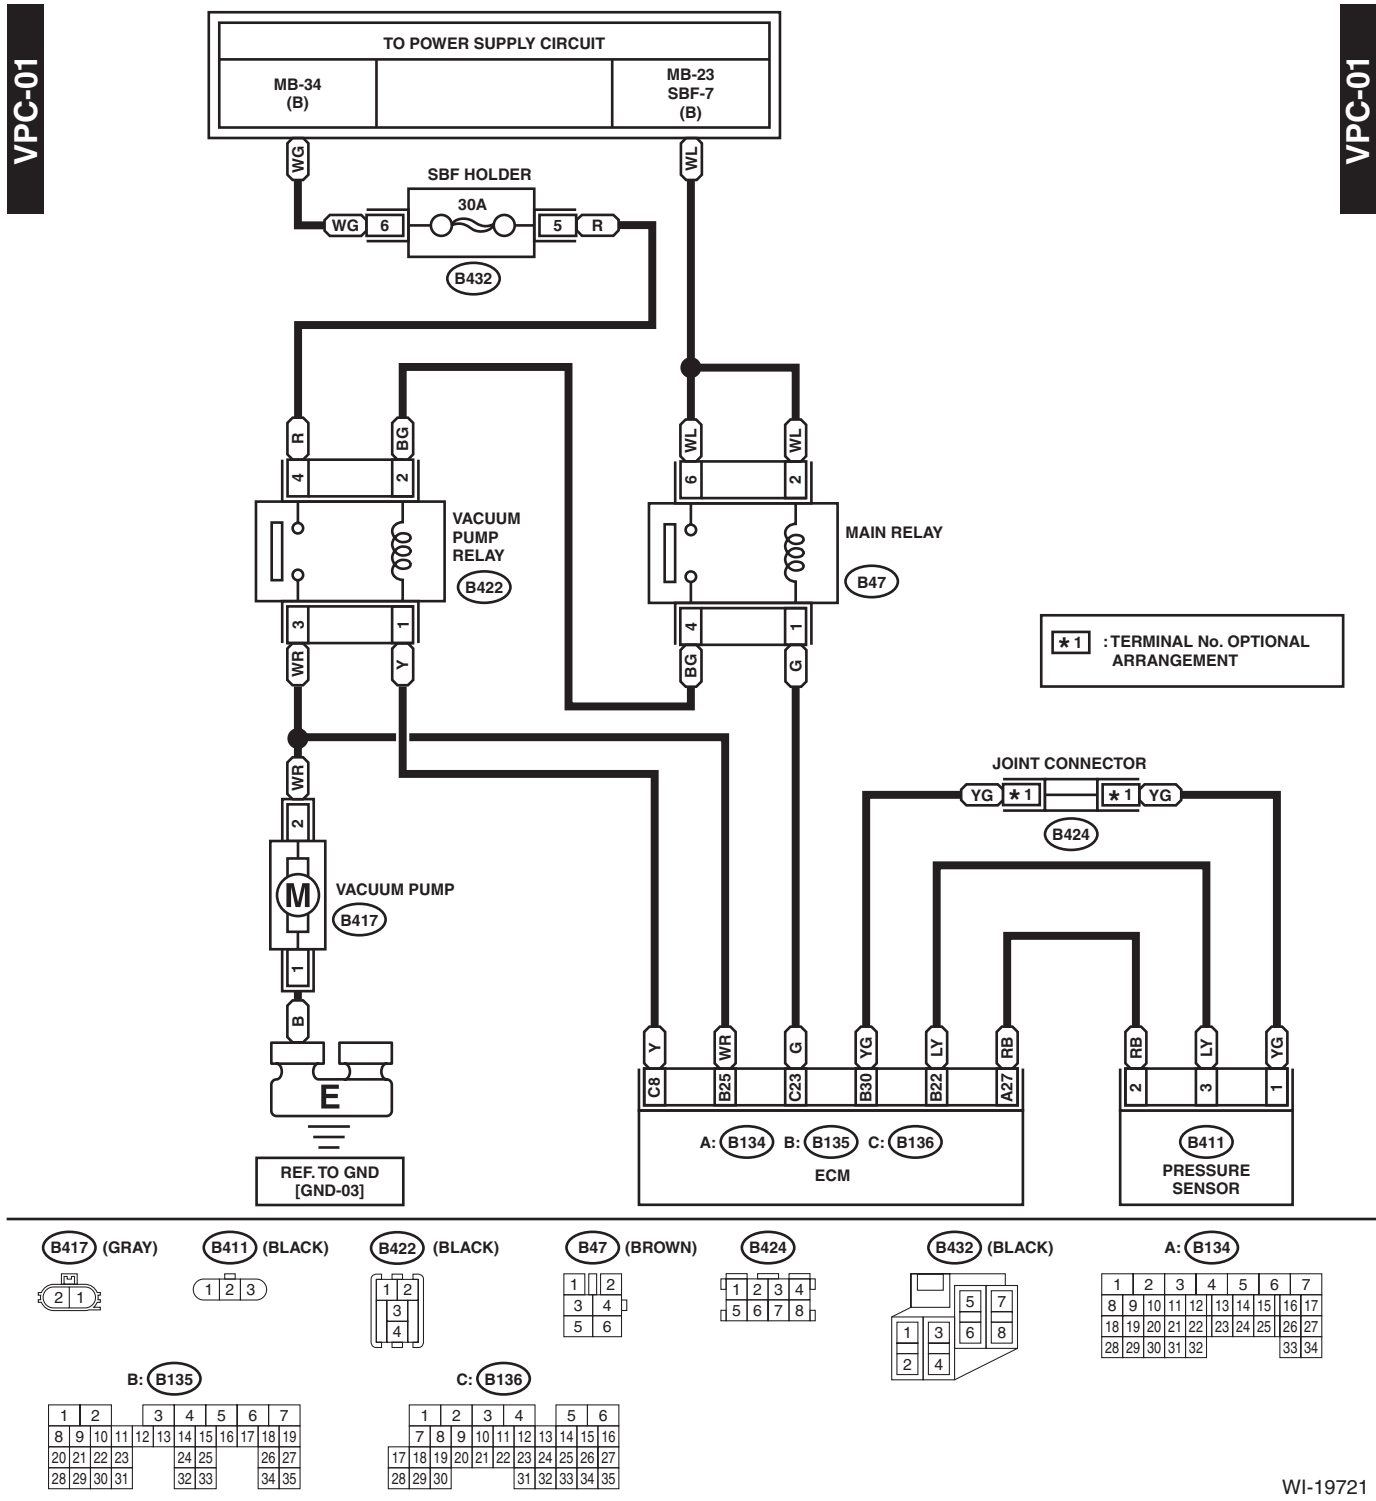

Vacuum Pump Control System

WIRING SYSTEM

6. Vacuum Pump Control System

A: WIRING DIAGRAM

WI-19721