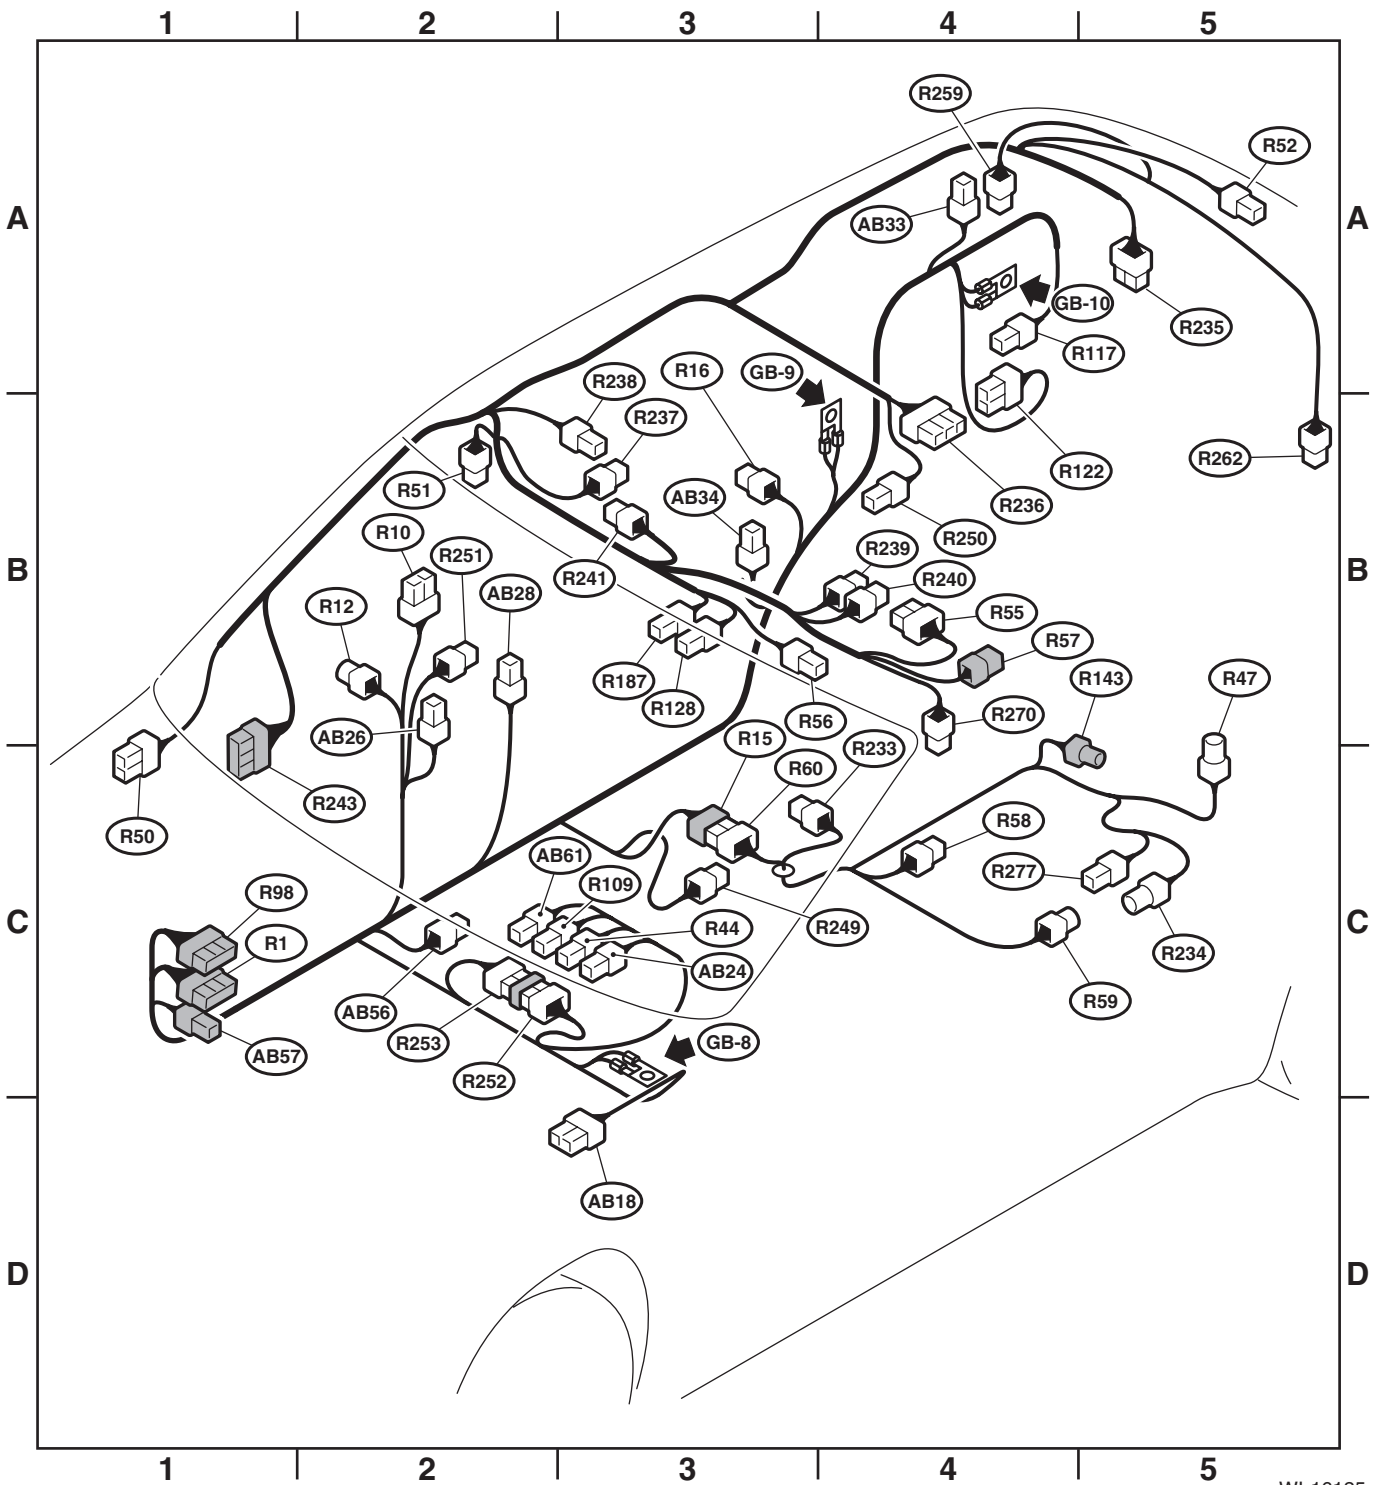

Rear Wiring Harness

WIRING SYSTEM

WI-16125

Rear Wiring Harness

WIRING SYSTEM

2. DRIVER'S SIDE

Connector				Connecting to	
No.	Pole	Color	Area	No.	Description
R2	20	Black	D-2	B97	Bulkhead wiring harness
R8	4	★	C-2		Front seat belt switch LH
R9	3	★	C-3		Front door switch LH
R13	10	★	C-3	D28	Rear door cord LH
R22	3	★	C-4		Rear door switch LH
R28	4	★	B-5		Rear combination light LH
R41	6	★	C-2		Seat heater LH & second-row seat foot light LH
R167	20	Blue	D-2	i102	Instrument panel wiring harness
R168	20	★	D-1		Fuse & relay box (F/B)
R185	24	Gray	C-4		Rearview camera module
R188	4	Black	C-2		Power seat LH
R211	12	★	D-2		TPM control module
R215	14	★	B-5	R247	Rear gate cord
R216	12	Black	B-5	R246	Through joint connector
R217	10	★	B-5	R245	Room gate cord (with rear entertainment)
R218	4	★	B-5		Rear A/C relay
R219	4	★	B-5		Blower resistor
R220	2	★	B-5		Blower motor
R224	12	★	C-2		Joint connector
R225	12	★	C-2		
R226	10	Black	C-2		Navigation module
R227	12	Black	D-2		Joint connector
R228	12	Black	D-2		
R229	11	★	C-1	R272	Console socket
R230	22	★	C-1	i130	Instrument panel wiring harness (center)
R232	2	Gray	C-4		Rear ABS wheel speed sensor LH
R254	14	★	B-4	R260	Adapter cord
R272	11	★	C-1	R229	Rear wiring harness
R273	2	★	B-1		Cup holder illumination
R274	2	★	B-2		Front accessory power supply socket
R275	2	★	B-2		
R276	10	★	B-2		Blower switch
R280	6	Gray	C-2	R282	Console socket
R281	4	★	D-2		Joint connector
R282	6	Gray	C-2	R280	Rear wiring harness
R283	6	★	B-2		Front AUX terminal
R285	6	★	B-5		Feeder cord
R287	6	Gray	B-5		Joint connector

★ : White or natural color

Connector				Connecting to	
No.	Pole	Color	Area	No.	Description
AB17	20	Yellow	C-1		Airbag control module
AB19	2	Yellow	C-2		Side airbag module LH
AB21	2	Black	C-3		Pretensioner LH
AB23	4	Yellow	C-3		Side airbag sensor LH
AB31	2	Black	B-4		Curtain airbag module LH