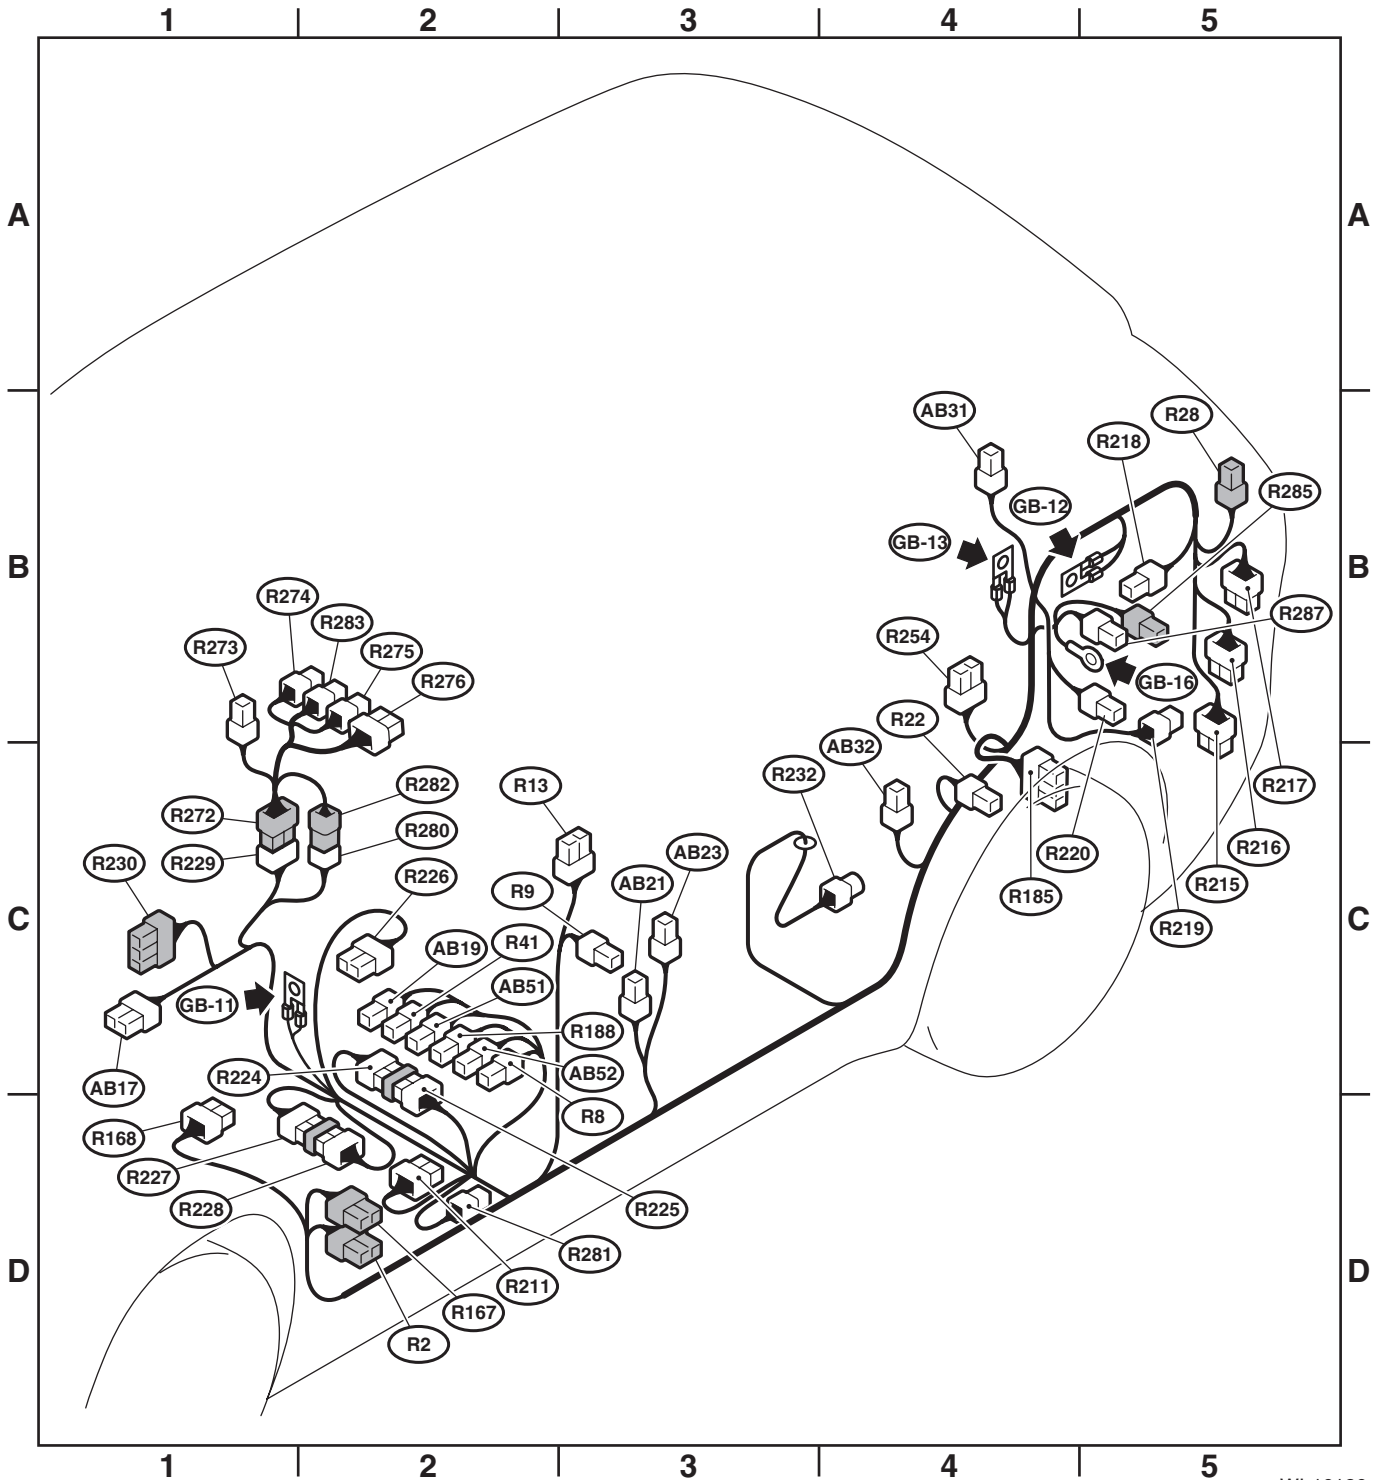

Rear Wiring Harness

WIRING SYSTEM

Connector				Connecting to	
No.	Pole	Color	Area	No.	Description
AB32	4	Yellow	C-4		Curtain airbag sensor LH
AB51	2	Yellow	C-2		Buckle switch LH
AB52	2	Yellow	C-2		Seat position LH

WI-16126