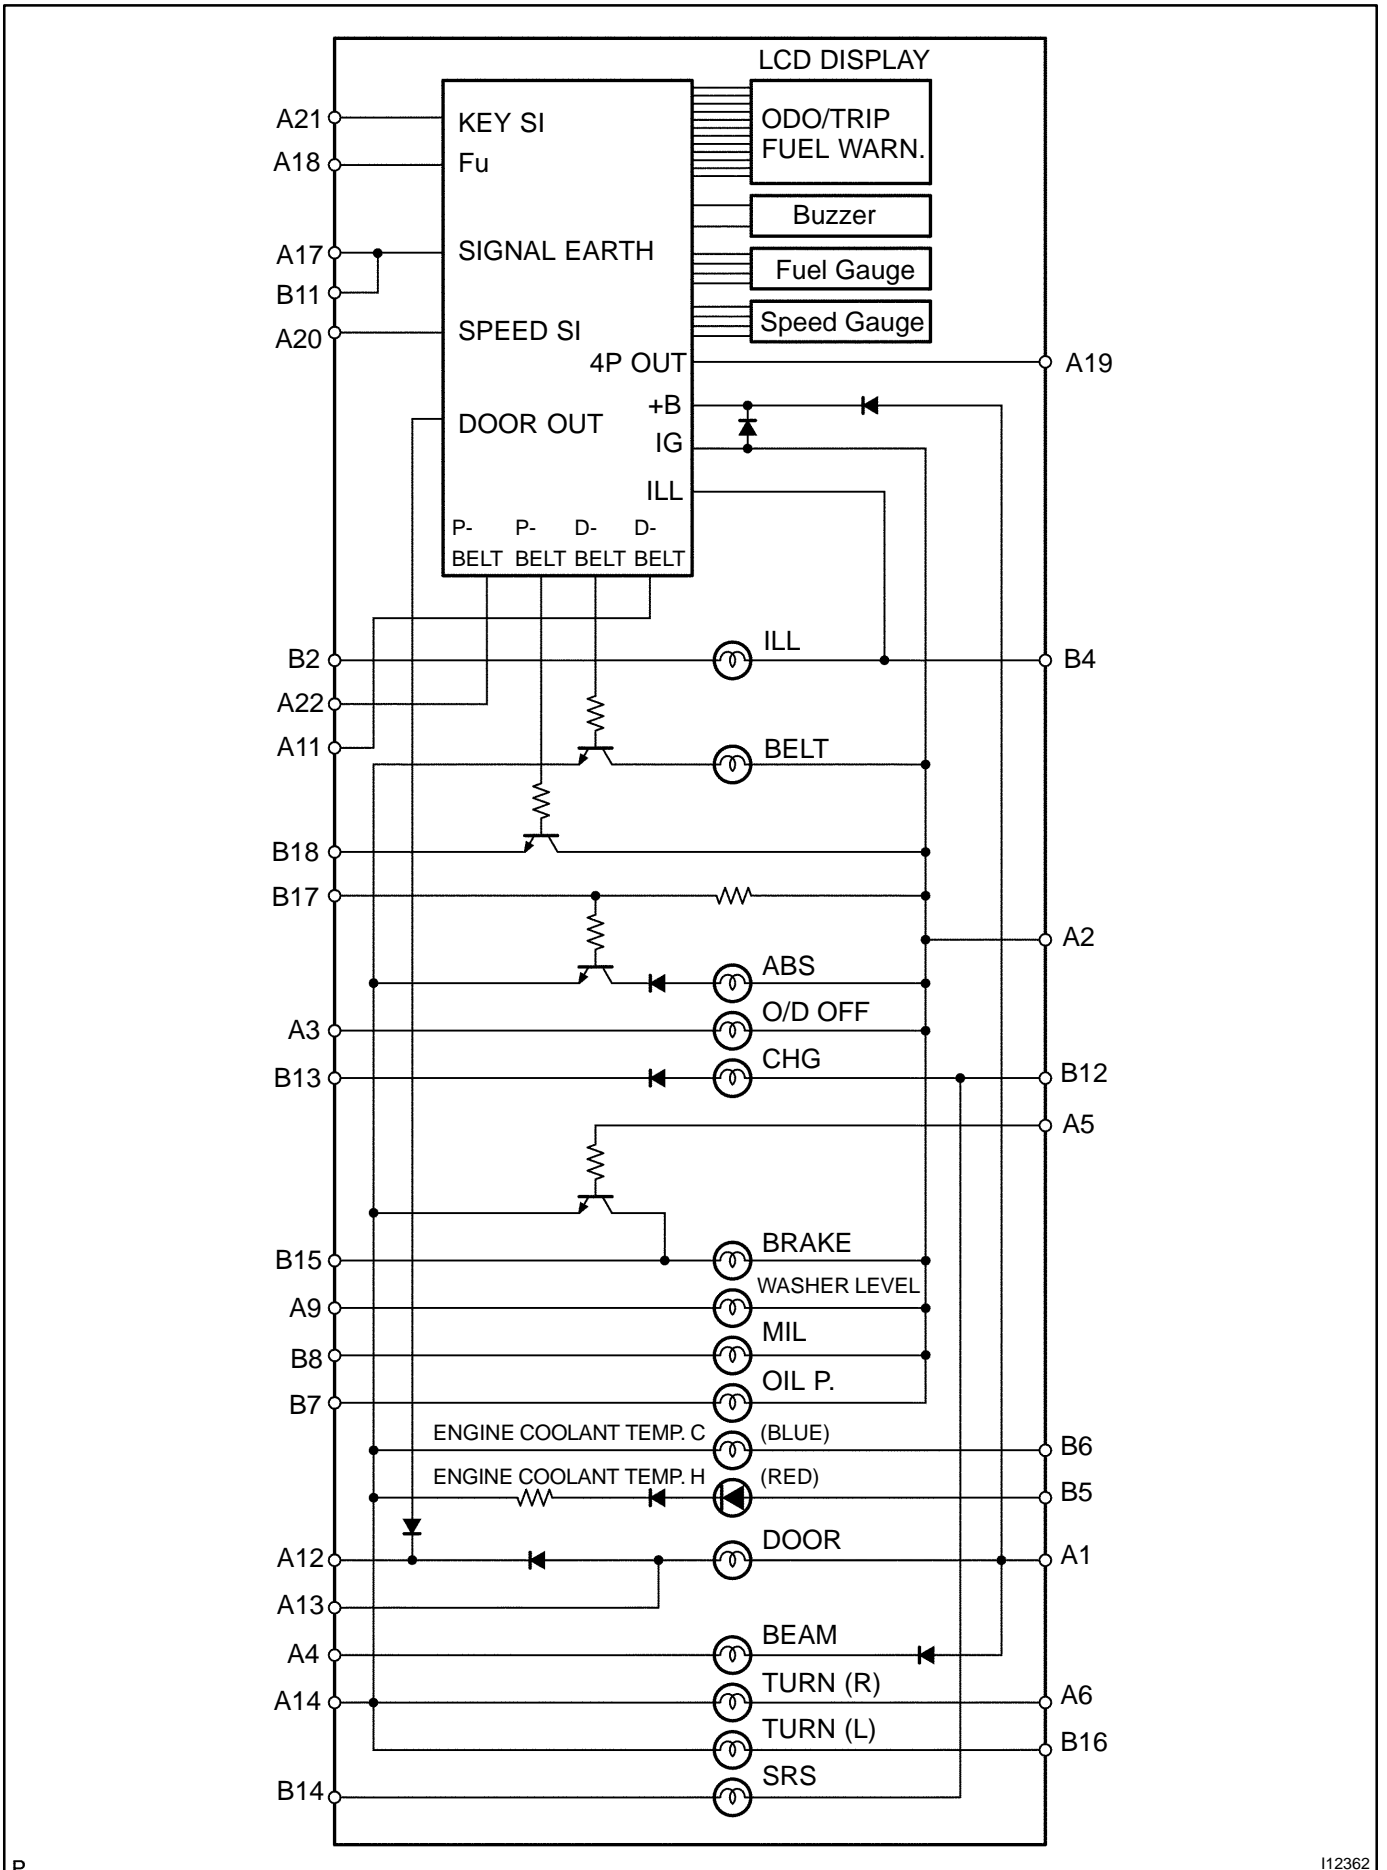

CIRCUIT

BODY ELECTRICAL - COMBINATION METER

P

I12362

No.	Wire Harness Side	
A	1 DOME Fuse	
	2 GAUGE Fuse	
	3 O/D Off Switch	
	4 Headlight Dimmer Switch	
	5 Starter Relay	
	6 Turn Signal Switch (Right)	
	9 Window Washer Level Warning Switch	
	11 Driver's Buckle Switch	
	12 Driver Door Courtesy Switch	
	13 Except Driver Door Courtesy Switch	
	14 Ground	
	17 Ground	
	18 Fuel Sender Gauge	
	19 Speed Control Unit	
	20 Vehicle Speed Sensor (SI terminal)	
	21 Key Unlock Warning Switch	
	22 Passenger's Buckle Switch	
	B	2 Light Control Rheostat Volume
		4 Light Control Switch
		5 ECM
		6 ECM
		7 Low Oil Pressure Warning Switch
8 ECM		
11 Vehicle Speed Sensor (SE terminal)		
12 Ignition Switch		
13 Generator		
14 Airbag Sensor Assembly		
15 Brake Fluid Level Warning Switch		
16 Turn Signal Switch (Left)		
17 ABS ECU		
18 Passenger's Seat Belt Warning		