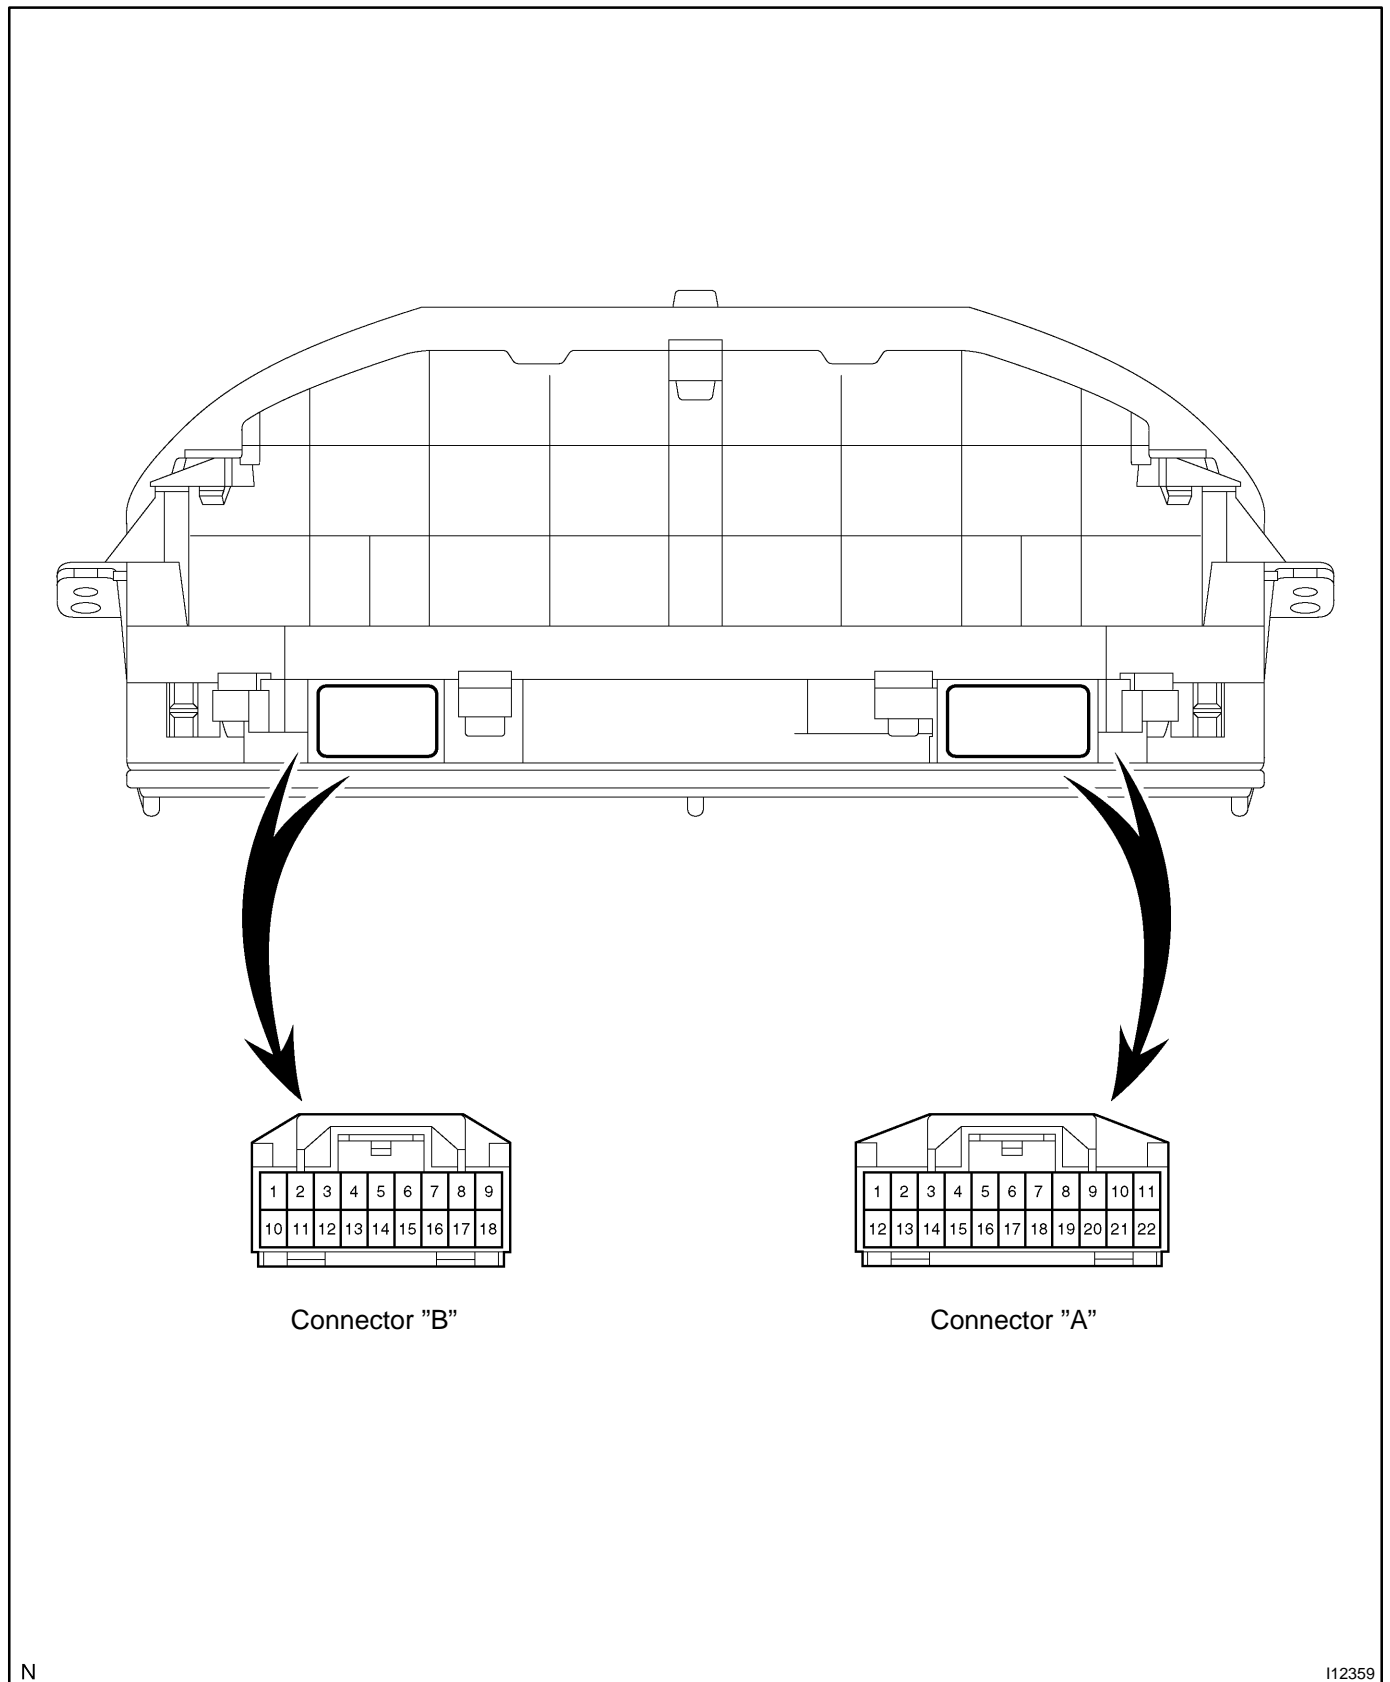

CIRCUIT

BODY ELECTRICAL - COMBINATION METER

P

I12362

No.	Wire Harness Side	
A	1 DOME Fuse	
	2 GAUGE Fuse	
	3 O/D Off Switch	
	4 Headlight Dimmer Switch	
	5 Starter Relay	
	6 Turn Signal Switch (Right)	
	9 Window Washer Level Warning Switch	
	11 Driver's Buckle Switch	
	12 Driver Door Courtesy Switch	
	13 Except Driver Door Courtesy Switch	
	14 Ground	
	17 Ground	
	18 Fuel Sender Gauge	
	19 Speed Control Unit	
	20 Vehicle Speed Sensor (SI terminal)	
	21 Key Unlock Warning Switch	
	22 Passenger's Buckle Switch	
	B	2 Light Control Rheostat Volume
		4 Light Control Switch
		5 ECM
		6 ECM
		7 Low Oil Pressure Warning Switch
8 ECM		
11 Vehicle Speed Sensor (SE terminal)		
12 Ignition Switch		
13 Generator		
14 Airbag Sensor Assembly		
15 Brake Fluid Level Warning Switch		
16 Turn Signal Switch (Left)		
17 ABS ECU		
18 Passenger's Seat Belt Warning		