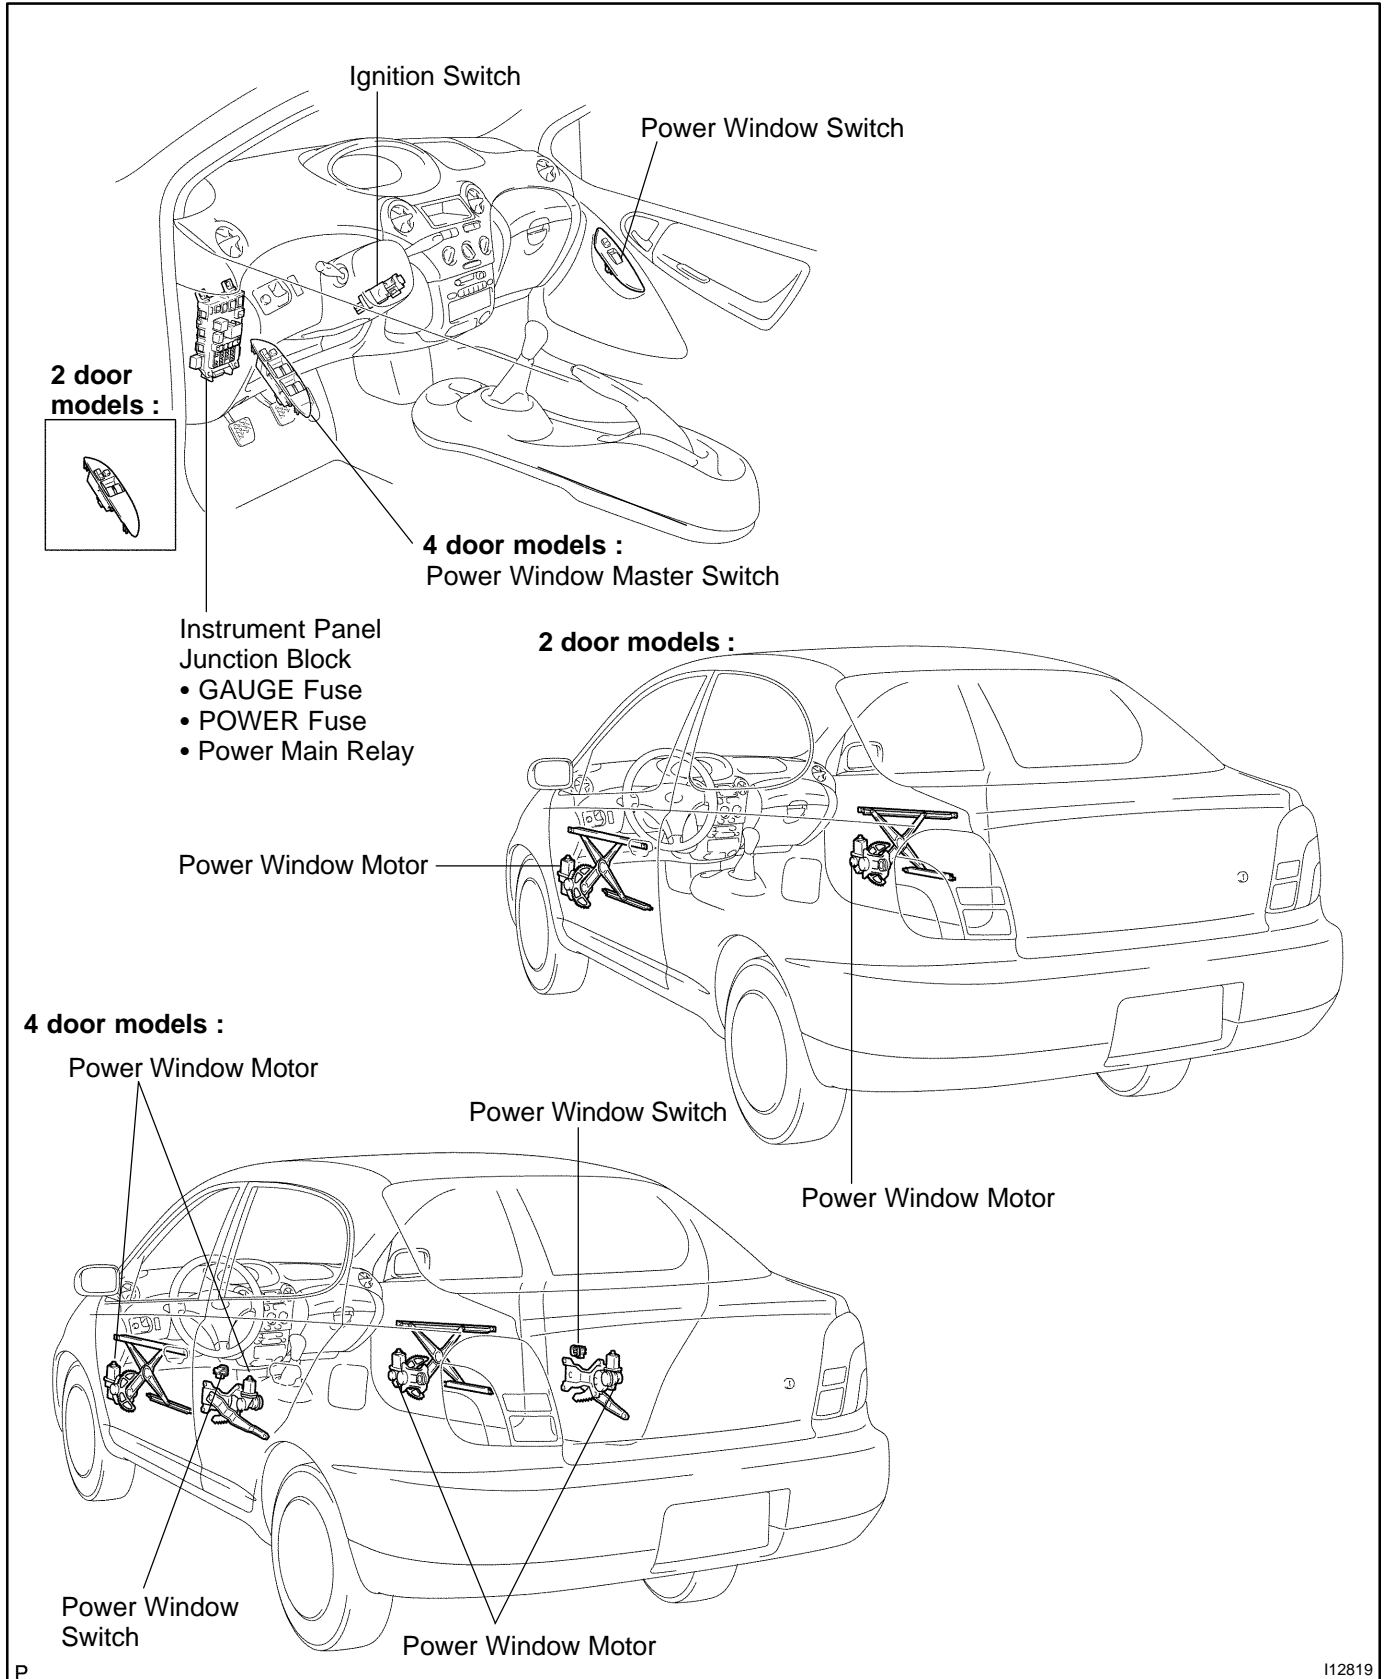

POWER WINDOW CONTROL SYSTEM LOCATION

BE18T-03

I12819