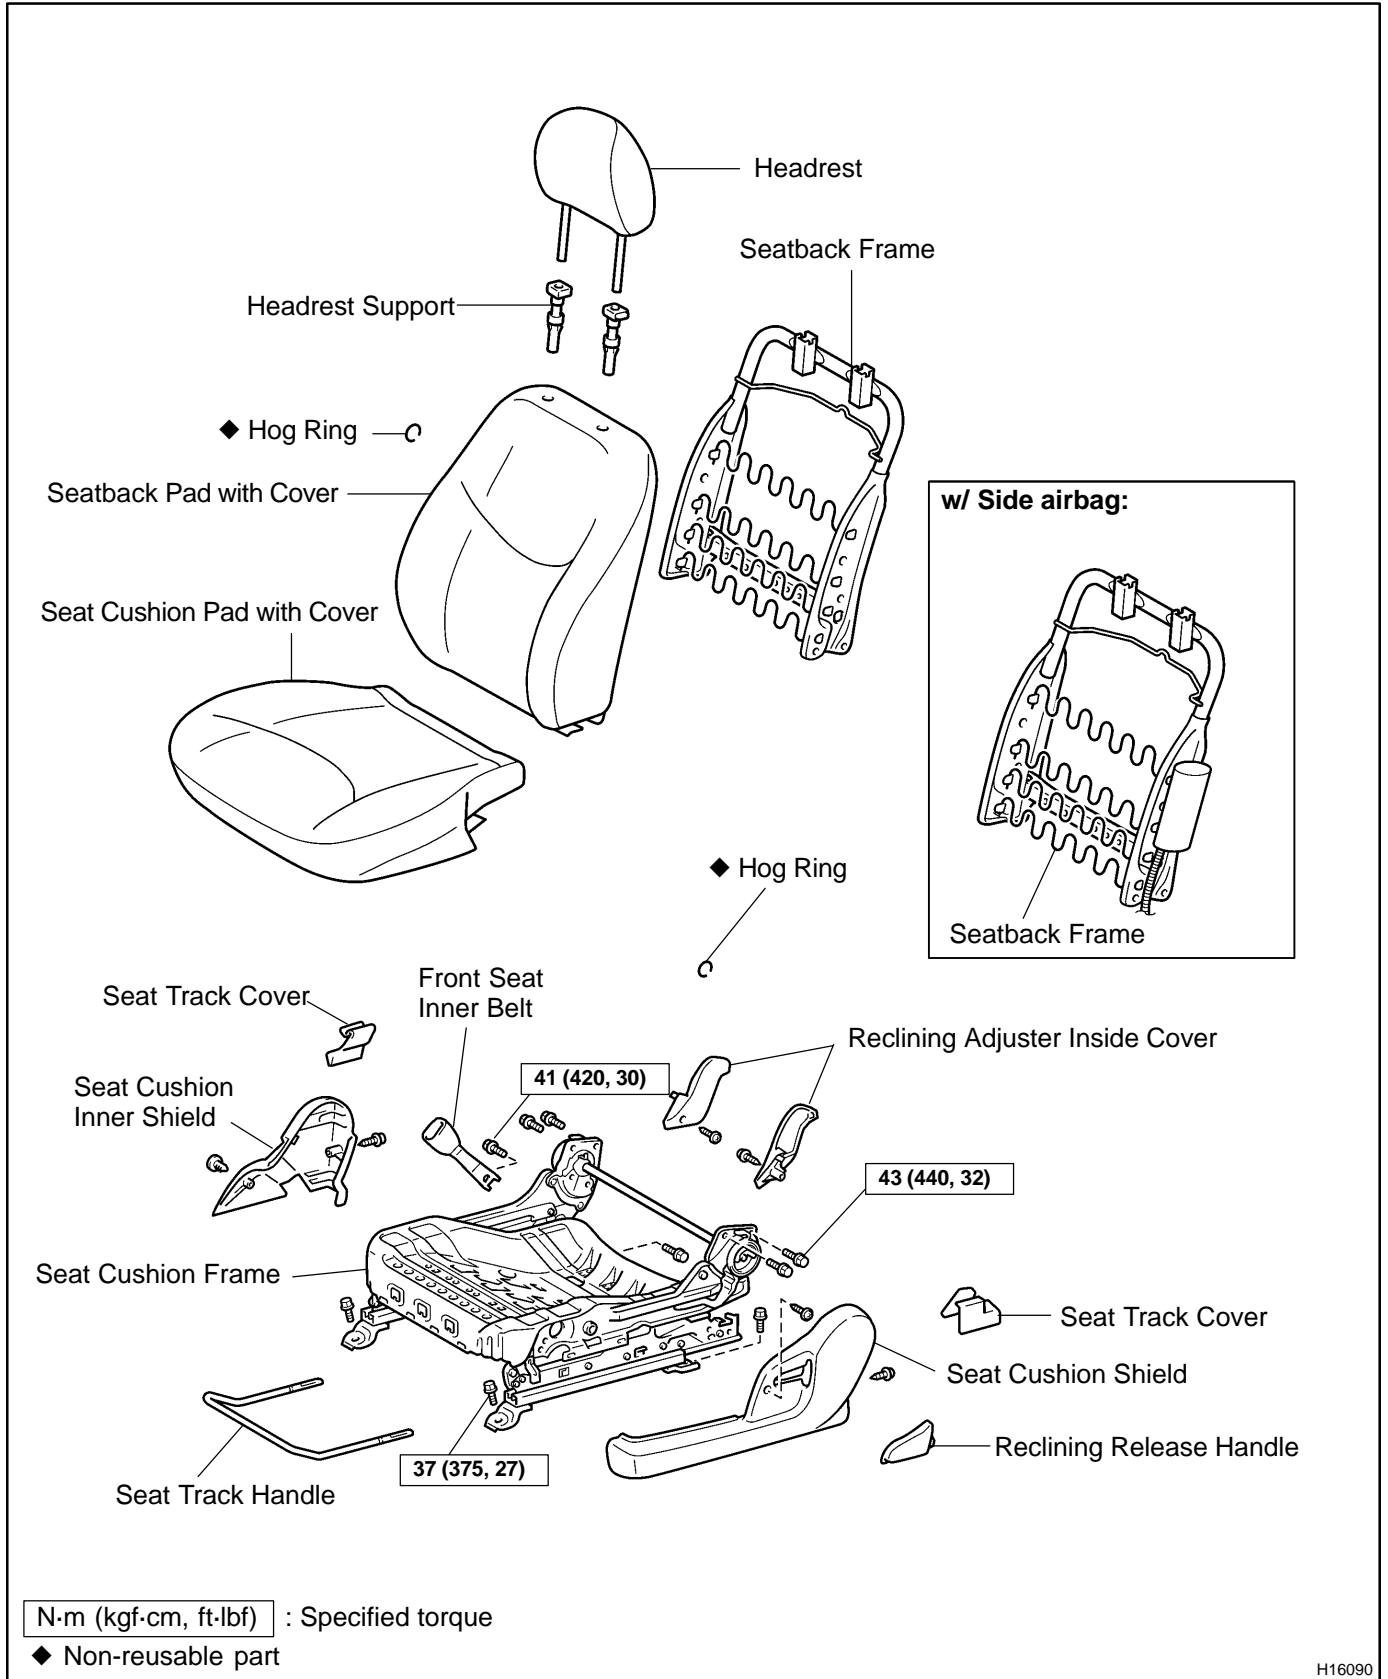

FRONT SEAT COMPONENTS

BO2IF-05

H16090