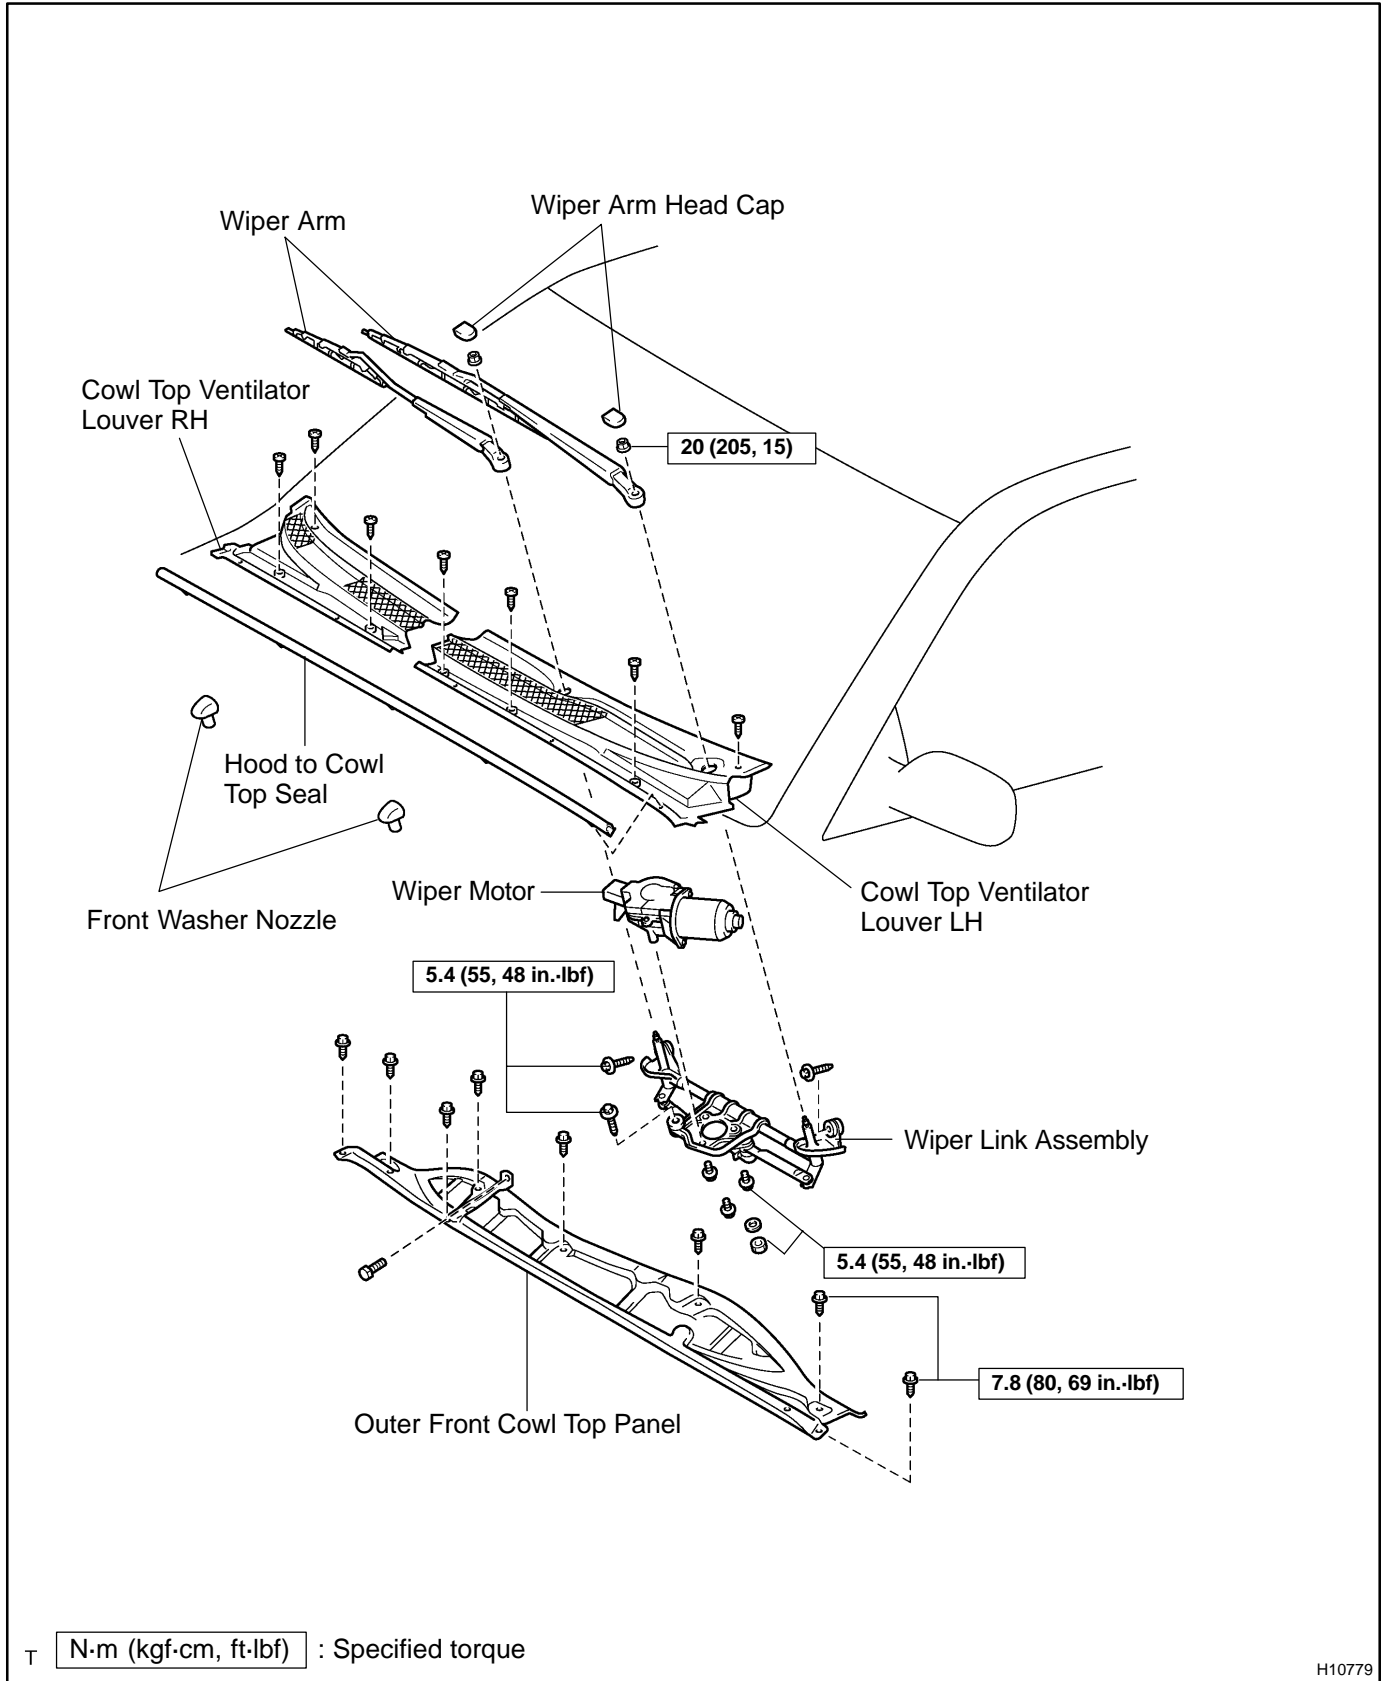

# FRONT WIPER AND WASHER COMPONENTS

BO217-03

H10779