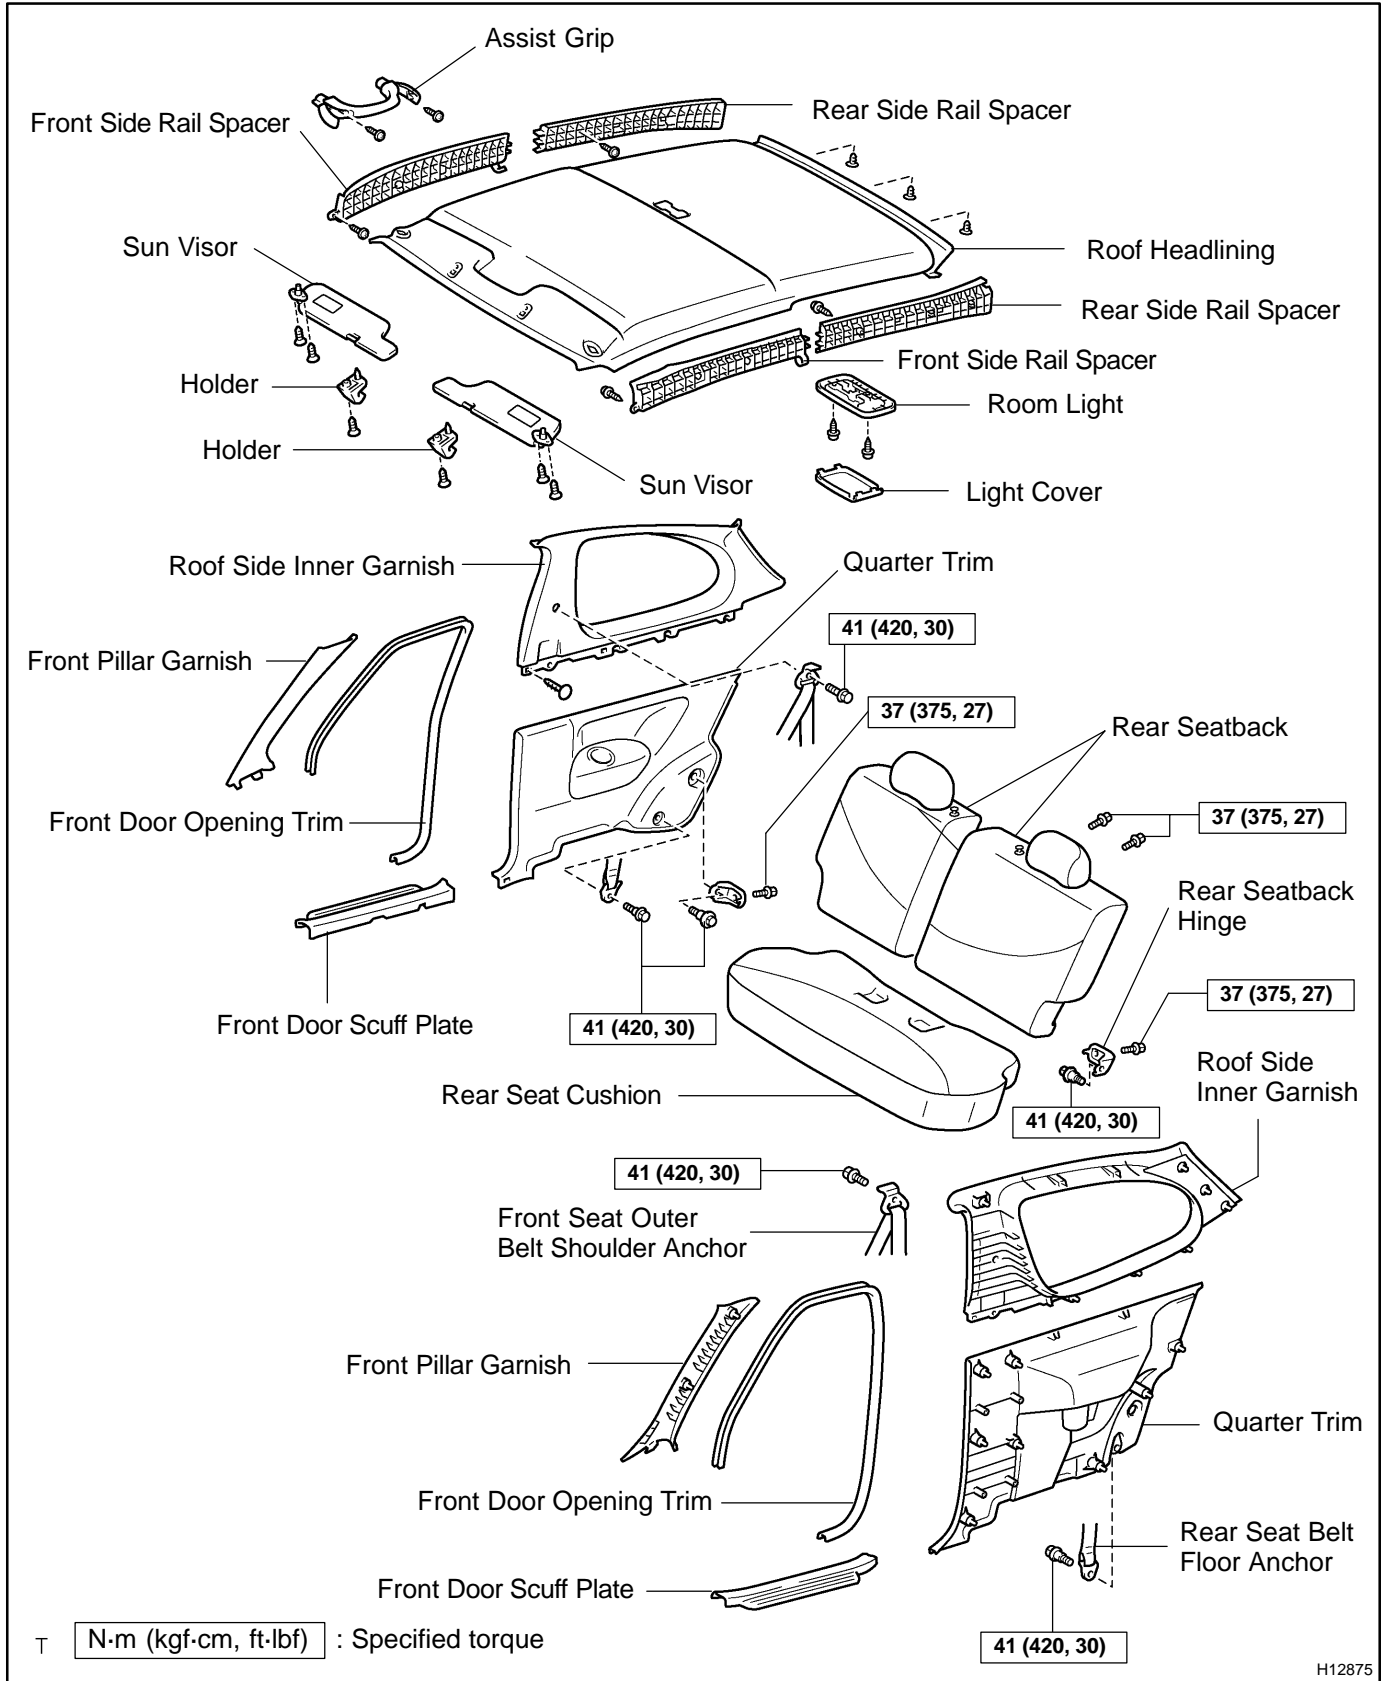

ROOF HEADLINING (2-Door) COMPONENTS

BO2UH-01

H12875