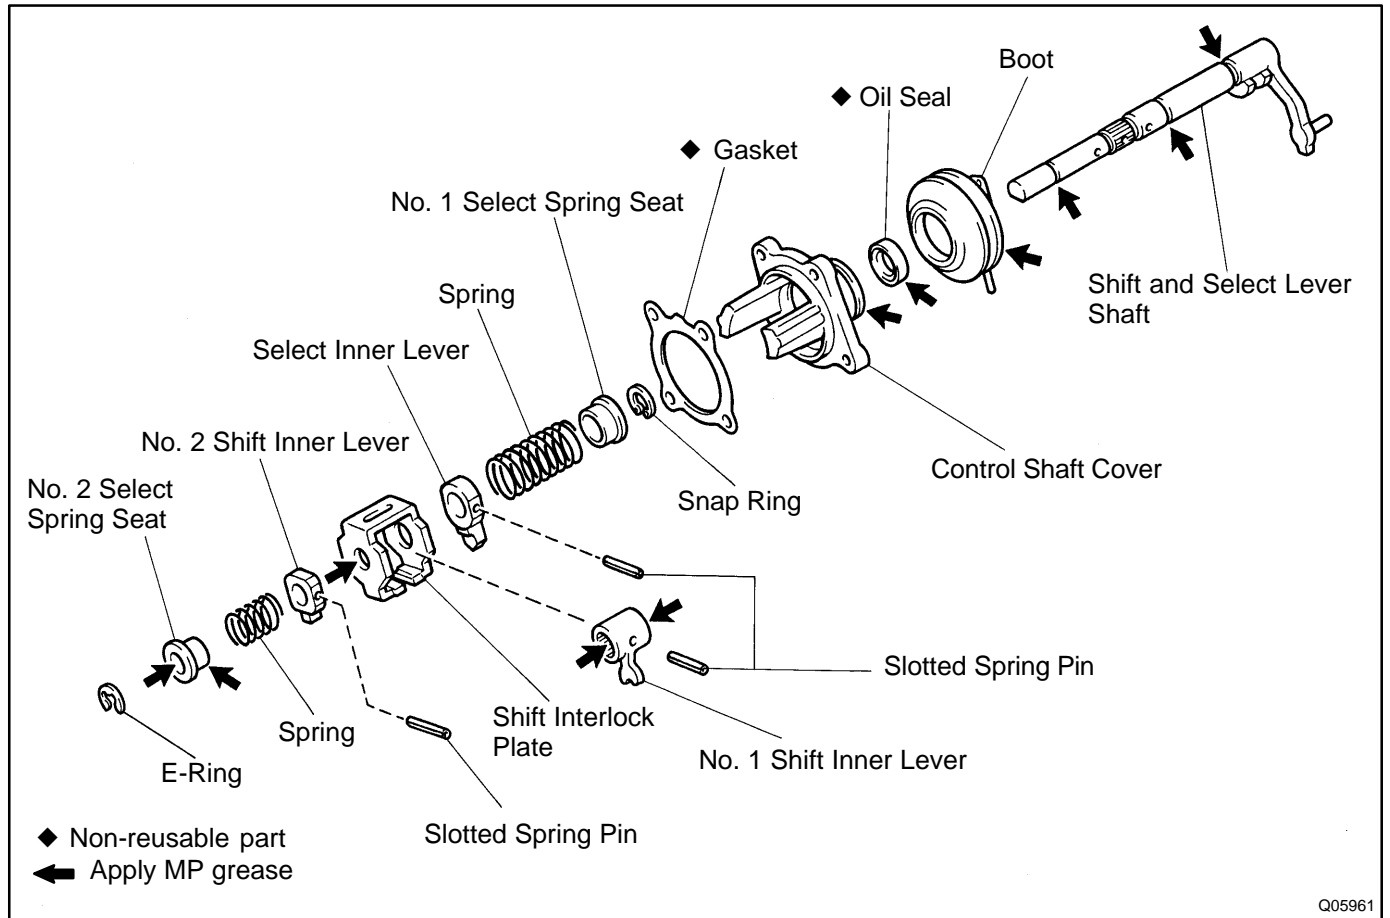

# SHIFT AND SELECT LEVER SHAFT COMPONENTS

MX077-03

Q05961