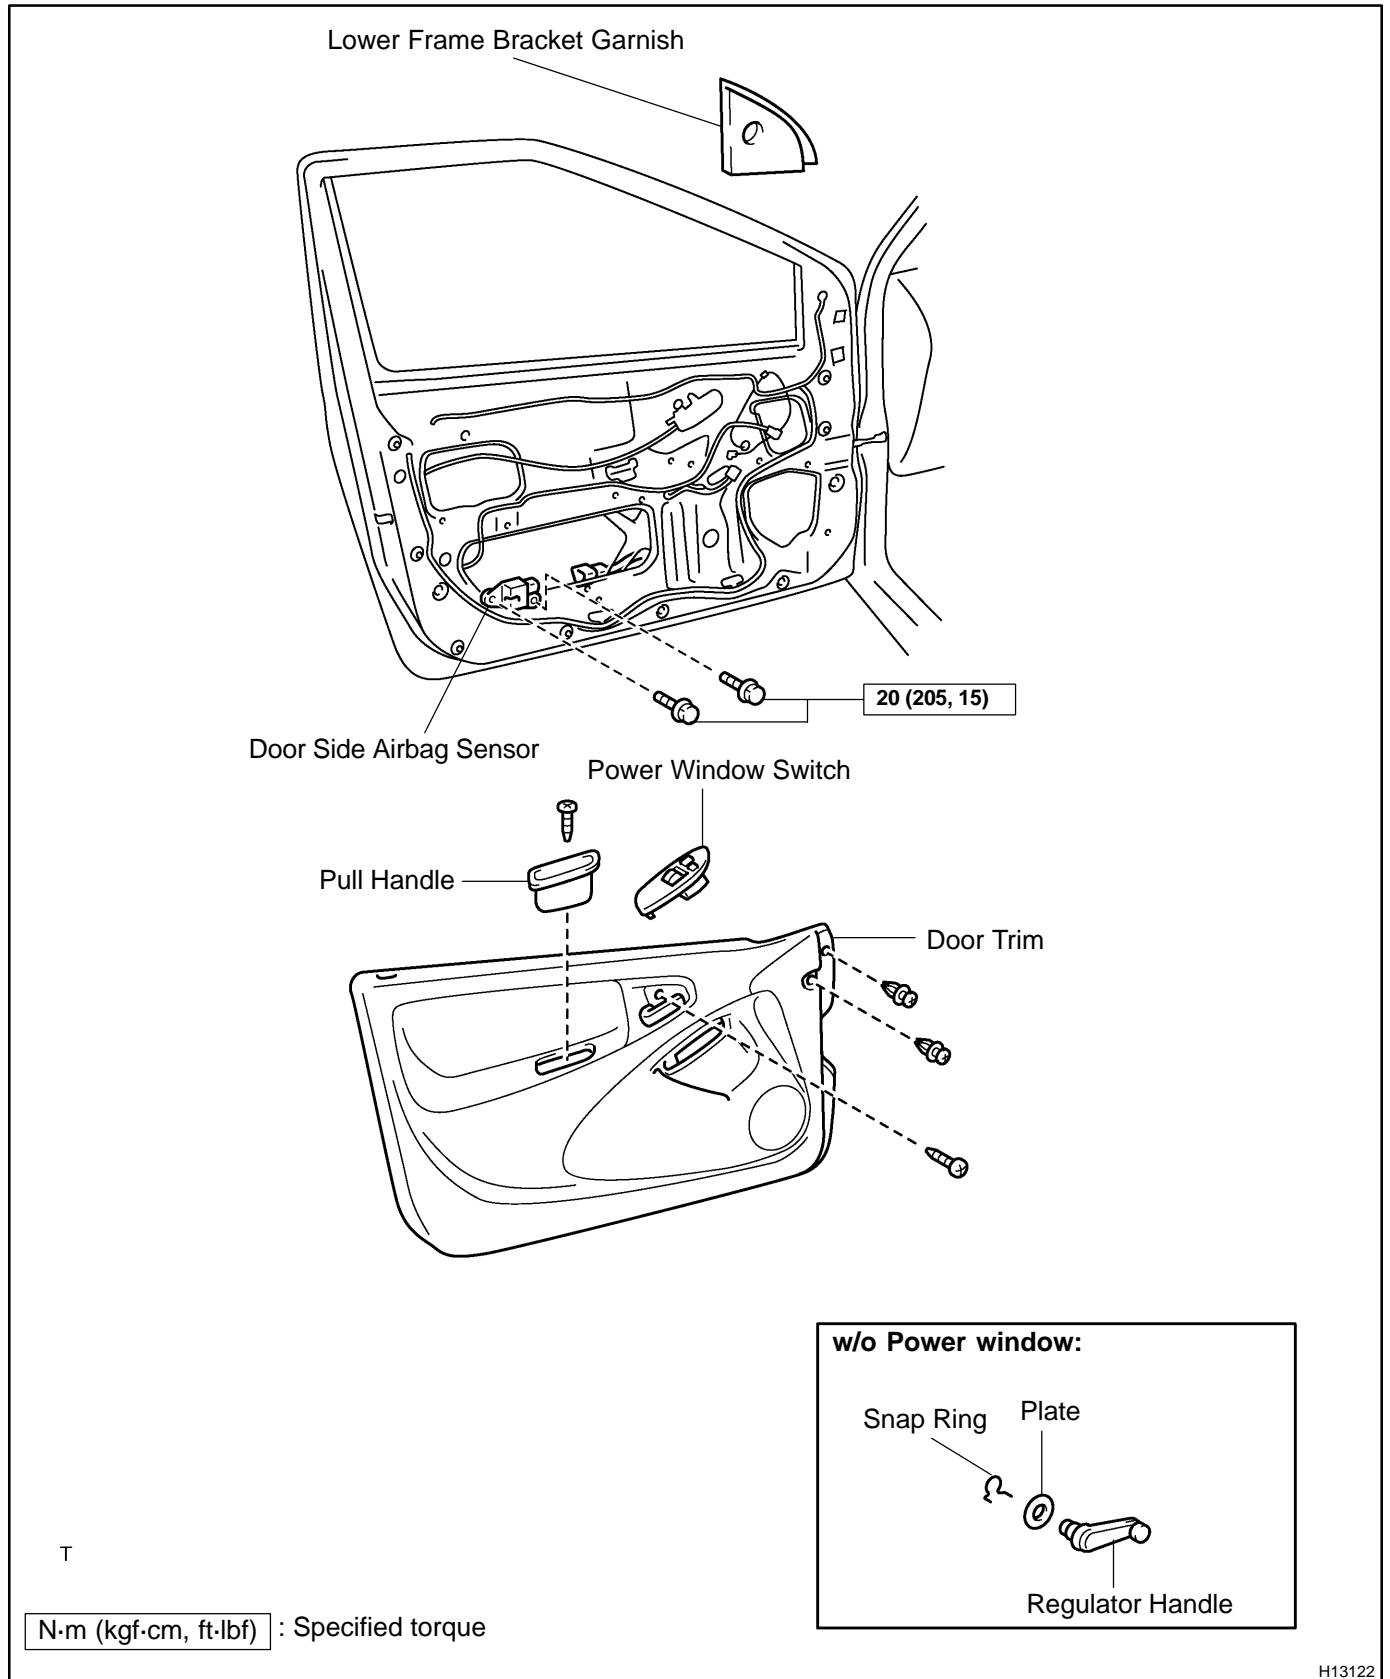

DOOR SIDE AIRBAG SENSOR (2-Door) COMPONENTS

RS01L-32

H13122