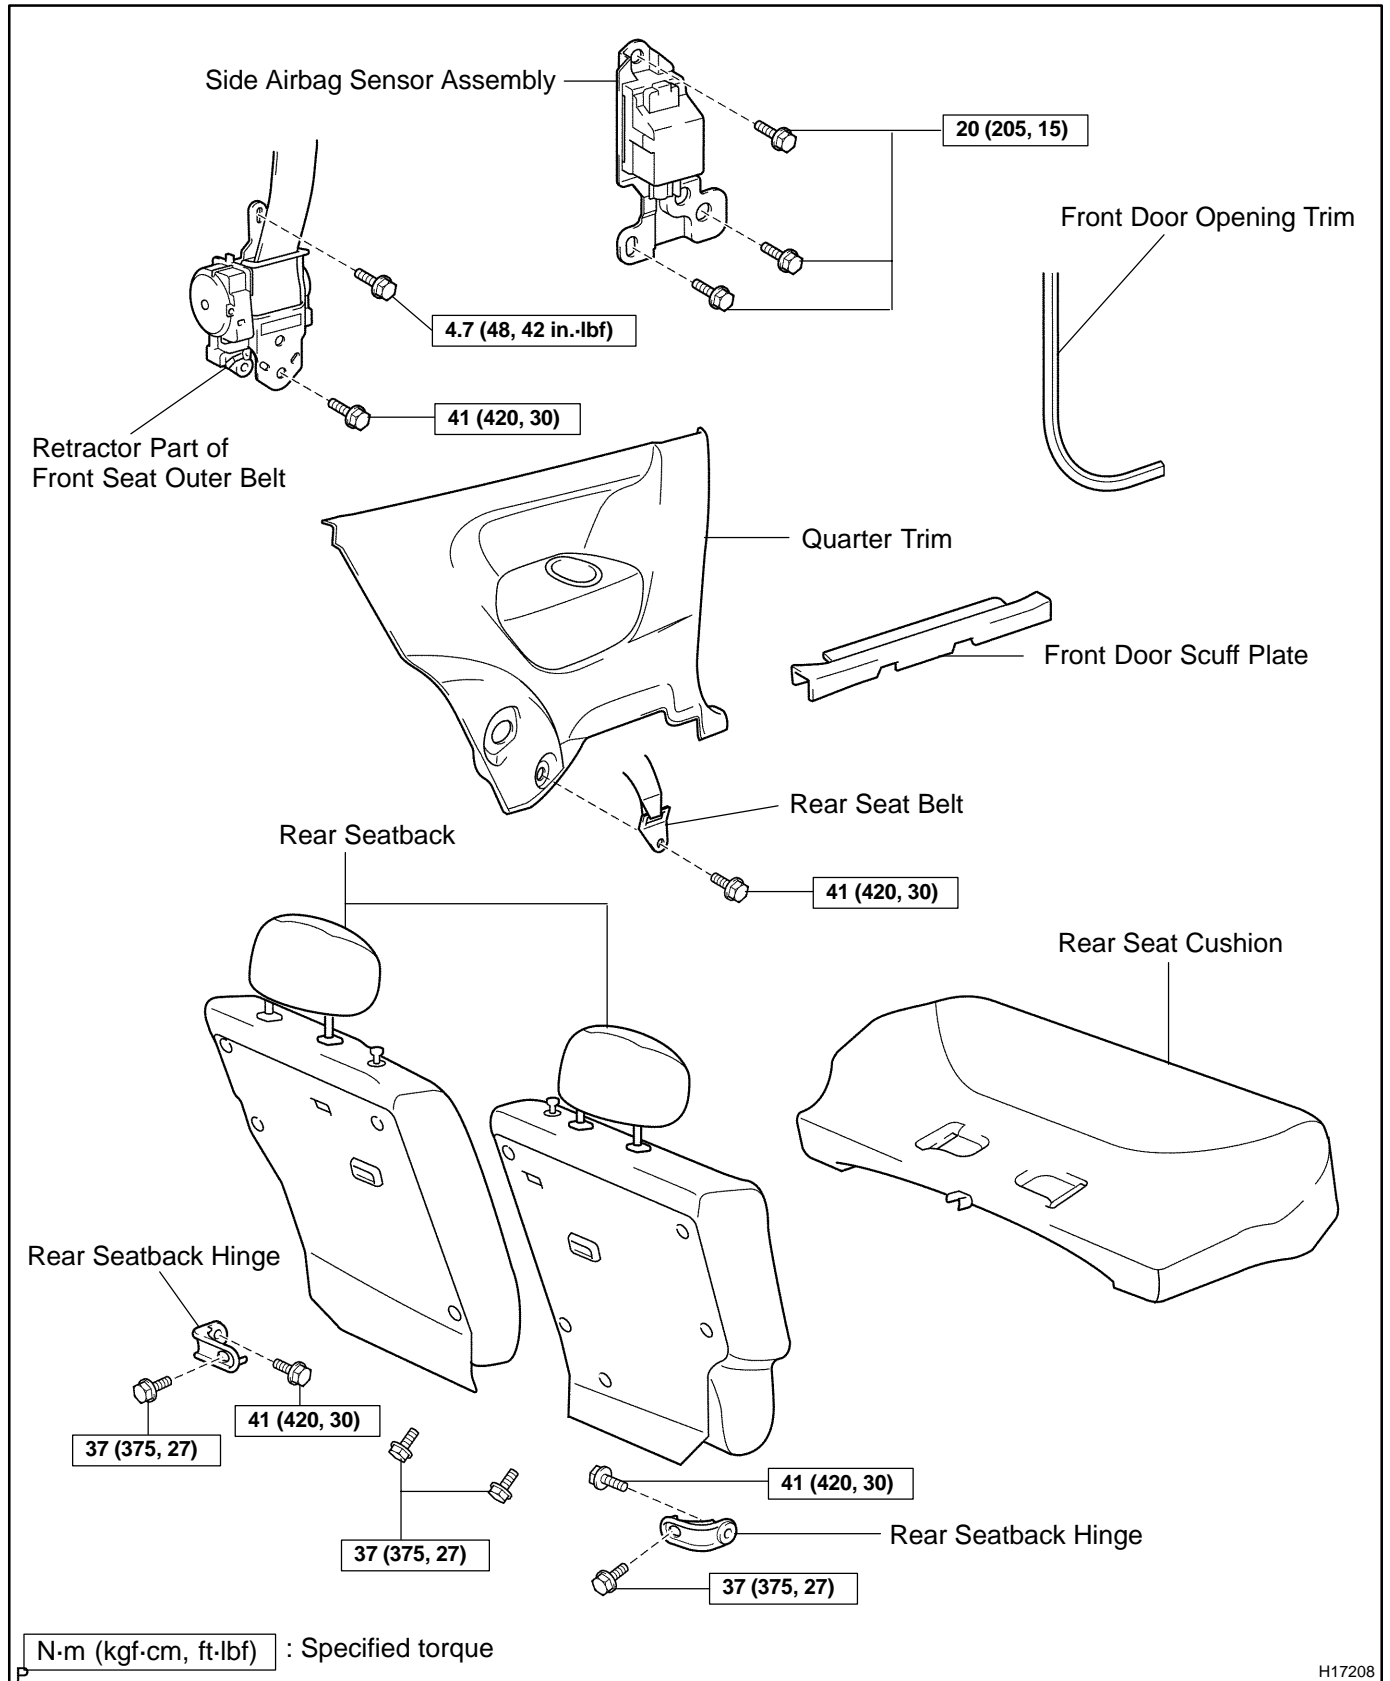

# SIDE AIRBAG SENSOR ASSEMBLY (2-Door) COMPONENTS

RS01Q-15

H17208