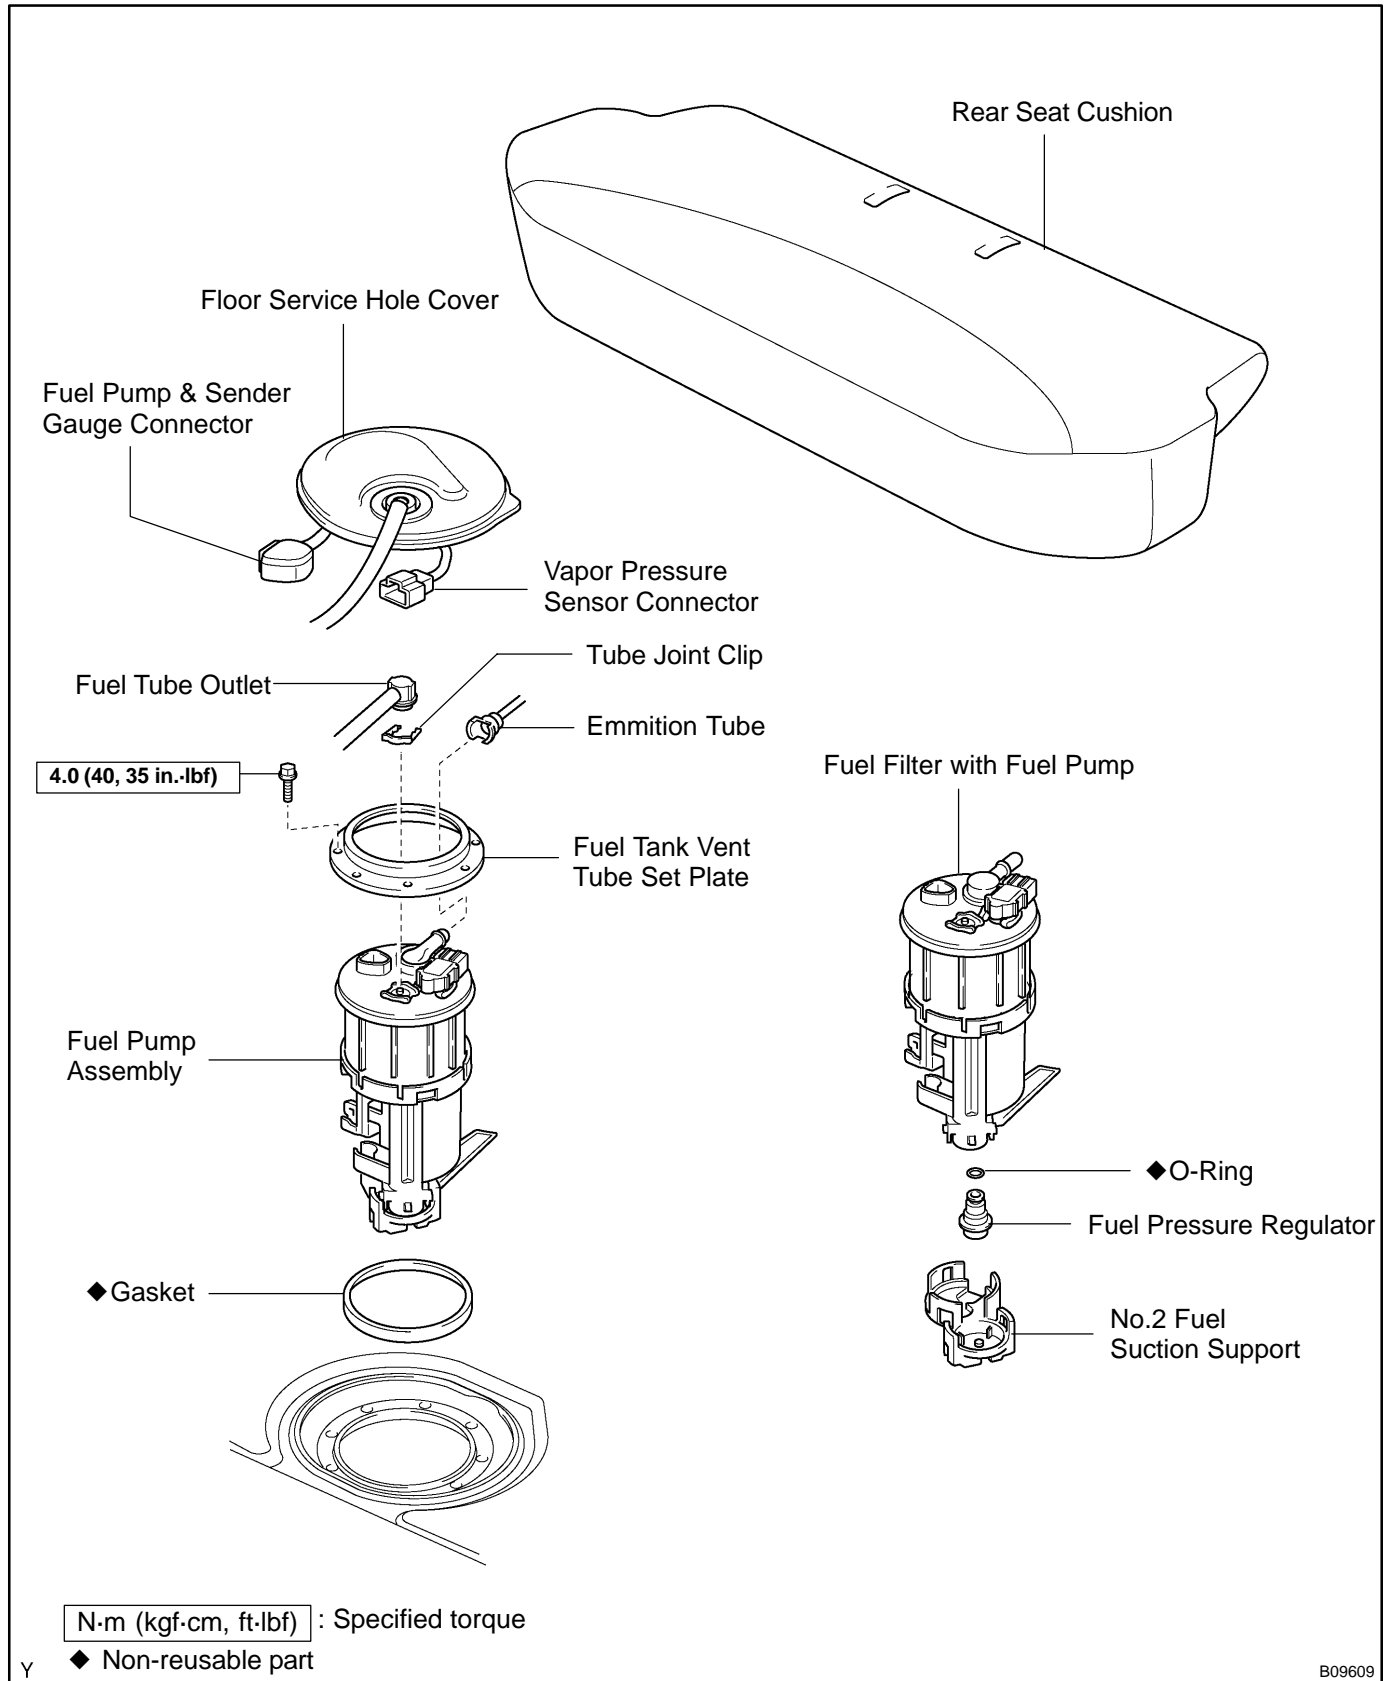

FUEL PRESSURE REGULATOR COMPONENTS

SF09E-06

Y

B09609