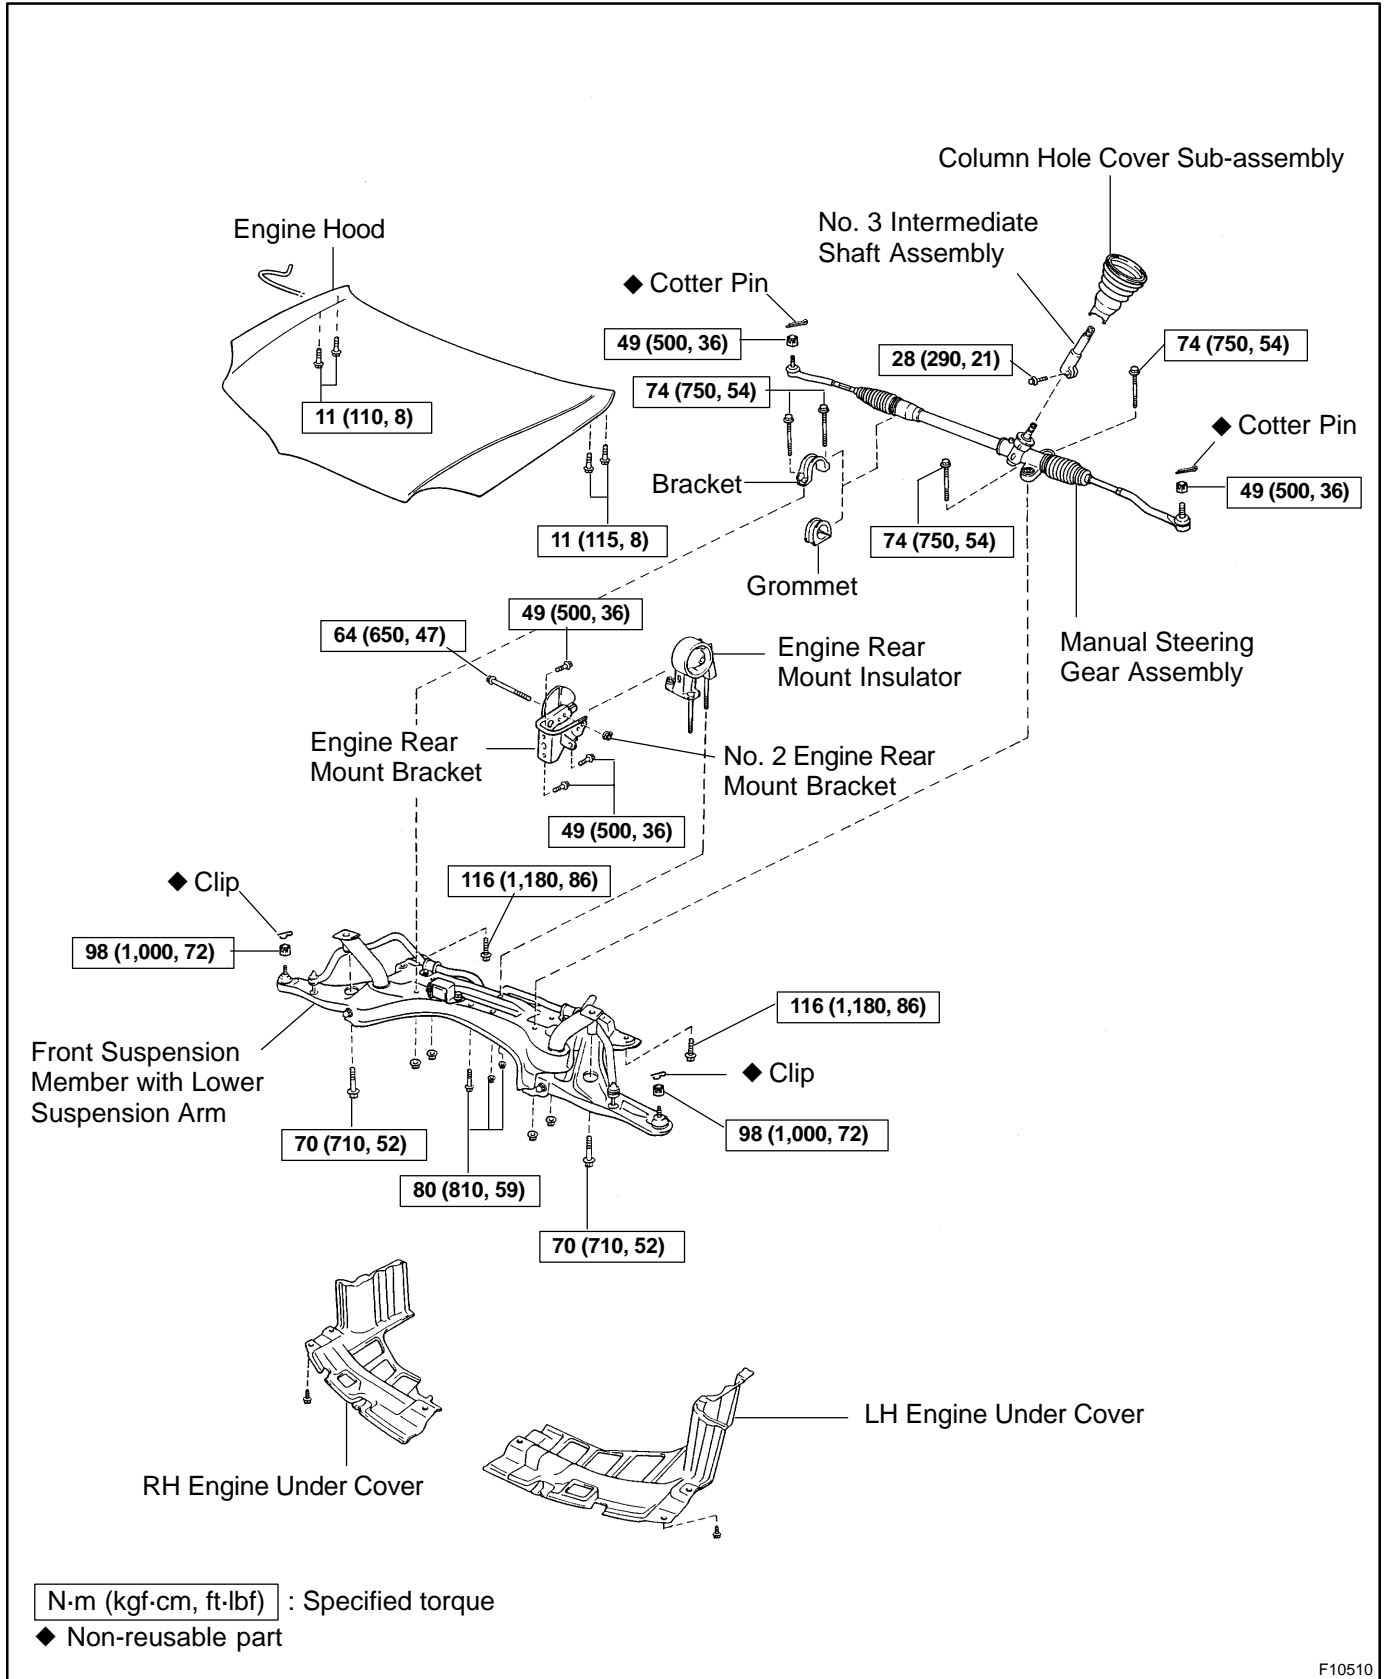

MANUAL STEERING GEAR COMPONENTS

SR0VX-04

F10510