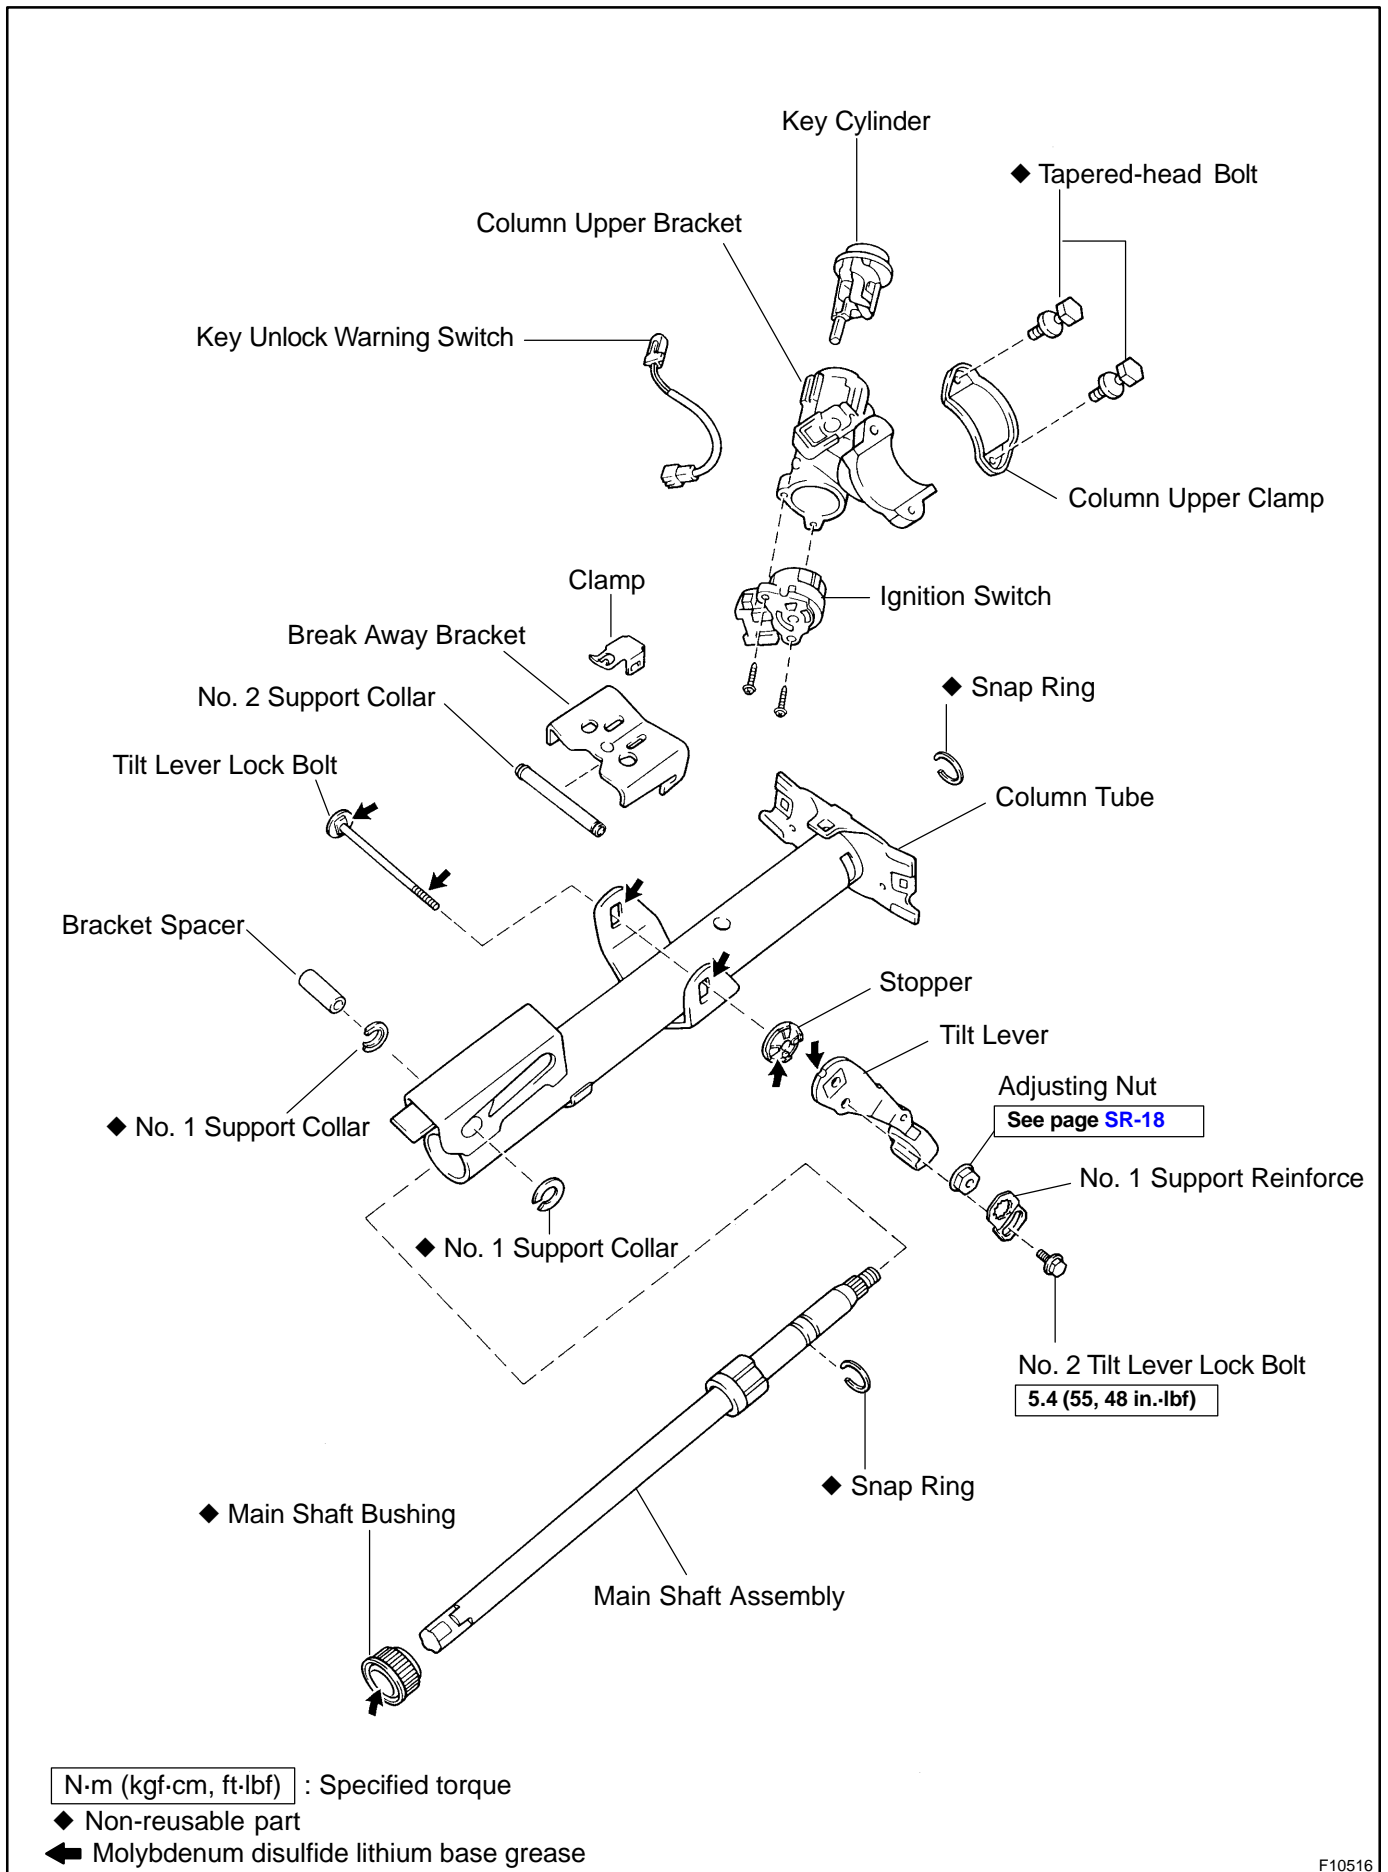

TILT STEERING COLUMN COMPONENTS

SR0VK-04

F10516