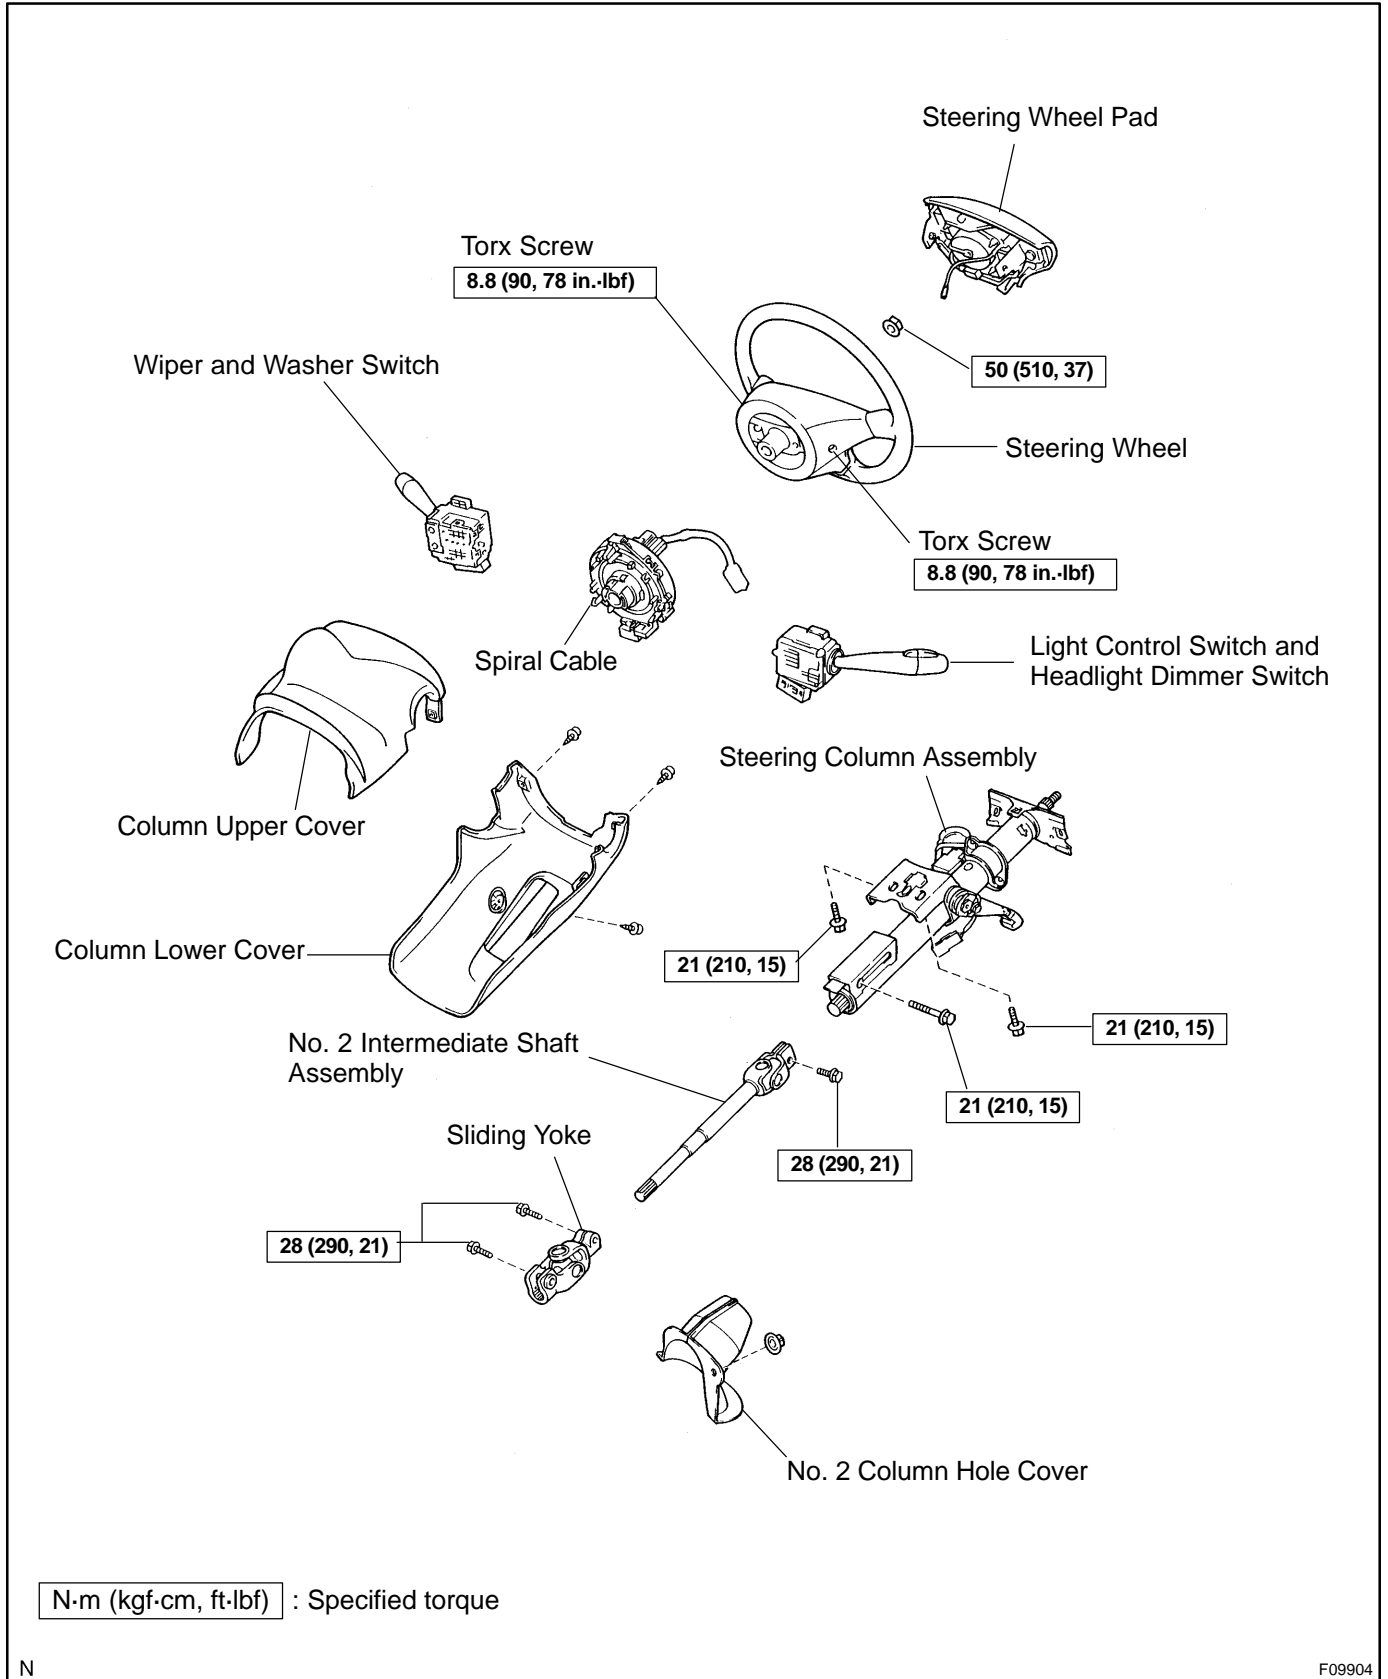

TILT STEERING COLUMN COMPONENTS

SR0VK-04

F10516